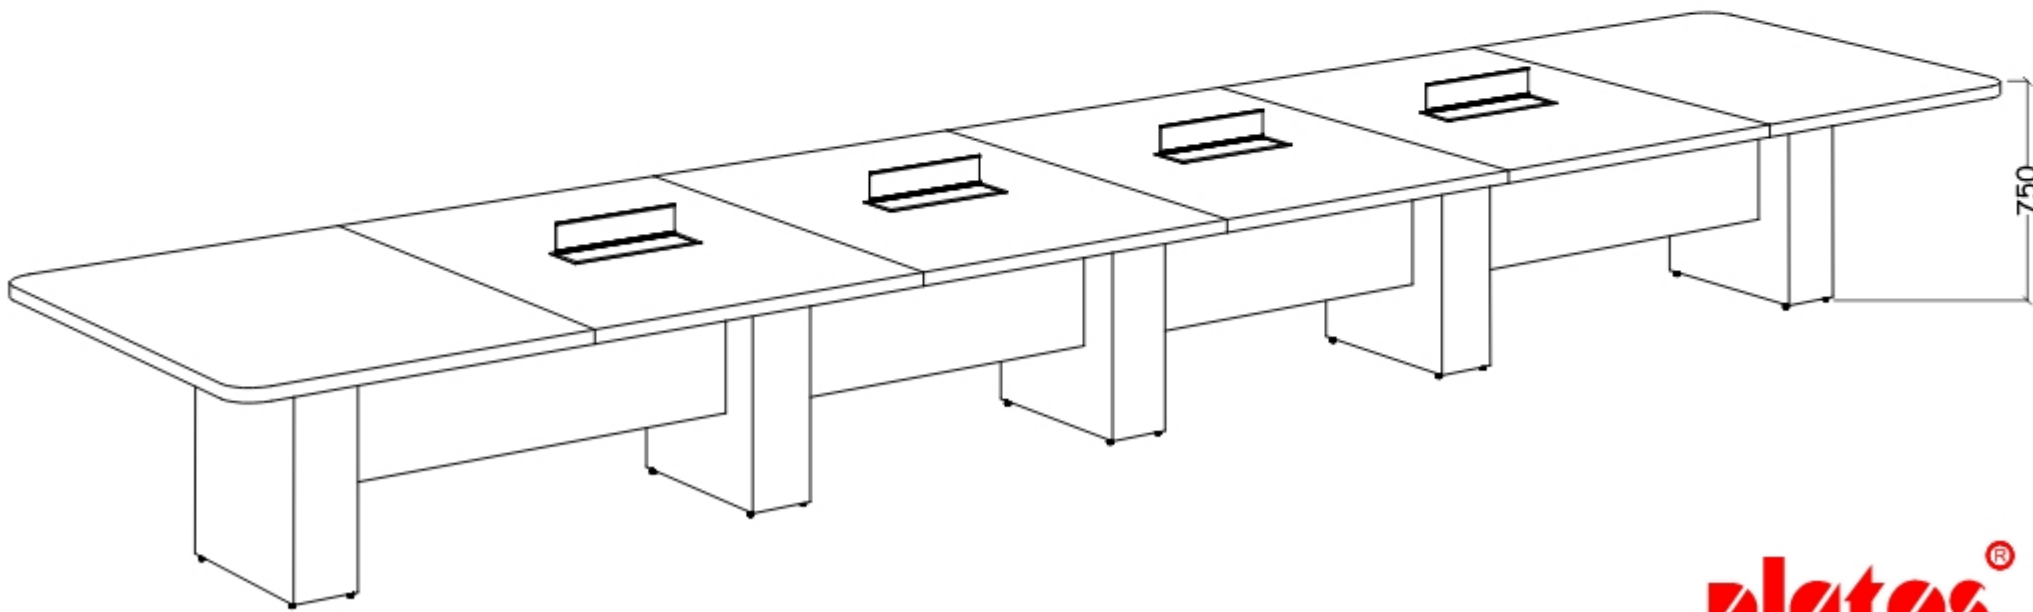

SOLANO MEETING TABLE

3000L x 1500W x 750H

SOLANO MEETING TABLE

4500L x 1500W x 750H

SOLANO MEETING TABLE

4800L x 1500W x 750H

SOLANO MEETING TABLE

5400L x 1500W x 750H

SOLANO MEETING TABLE

6000L x 1500W x 750H

platos[®]
OFFICE FURNITURE

SOLANO MEETING TABLE

6600L x 1500W x 750H