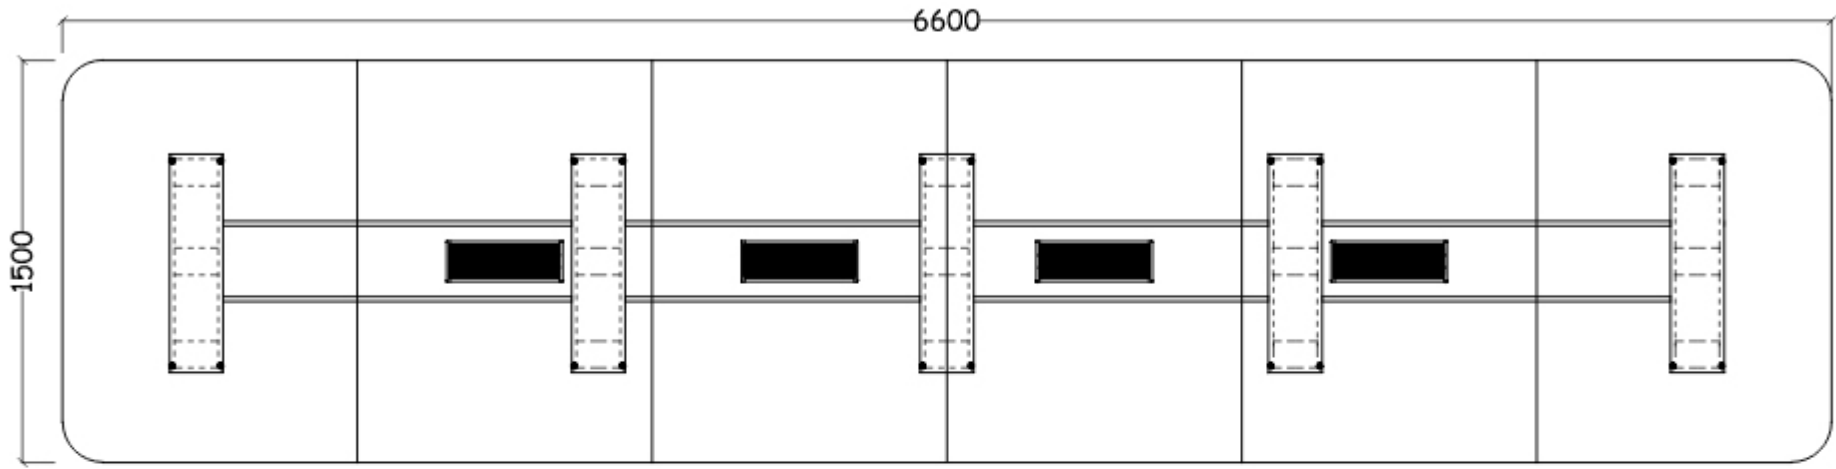

SOLANO MEETING TABLE

3000L x 1500W x 750H

SOLANO MEETING TABLE

4500L x 1500W x 750H

SOLANO MEETING TABLE

4800L x 1500W x 750H

SOLANO MEETING TABLE

5400L x 1500W x 750H

SOLANO MEETING TABLE

6000L x 1500W x 750H

platos[®]
OFFICE FURNITURE

SOLANO MEETING TABLE

6600L x 1500W x 750H