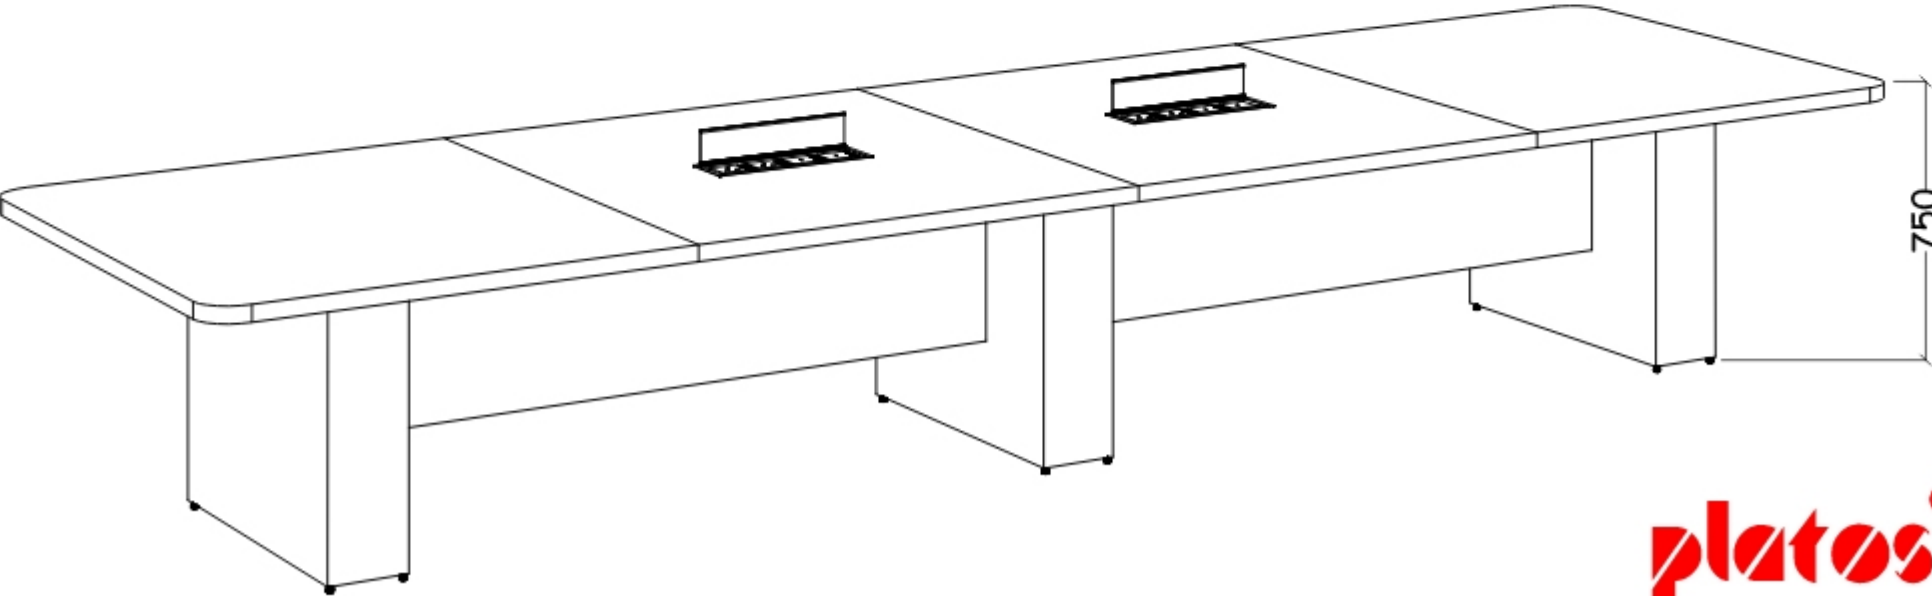

SOLANO MEETING TABLE

3000L x 1500W x 750H

SOLANO MEETING TABLE

4500L x 1500W x 750H

SOLANO MEETING TABLE

4800L x 1500W x 750H

SOLANO MEETING TABLE

5400L x 1500W x 750H

SOLANO MEETING TABLE

6000L x 1500W x 750H

platos[®]
OFFICE FURNITURE

SOLANO MEETING TABLE

6600L x 1500W x 750H