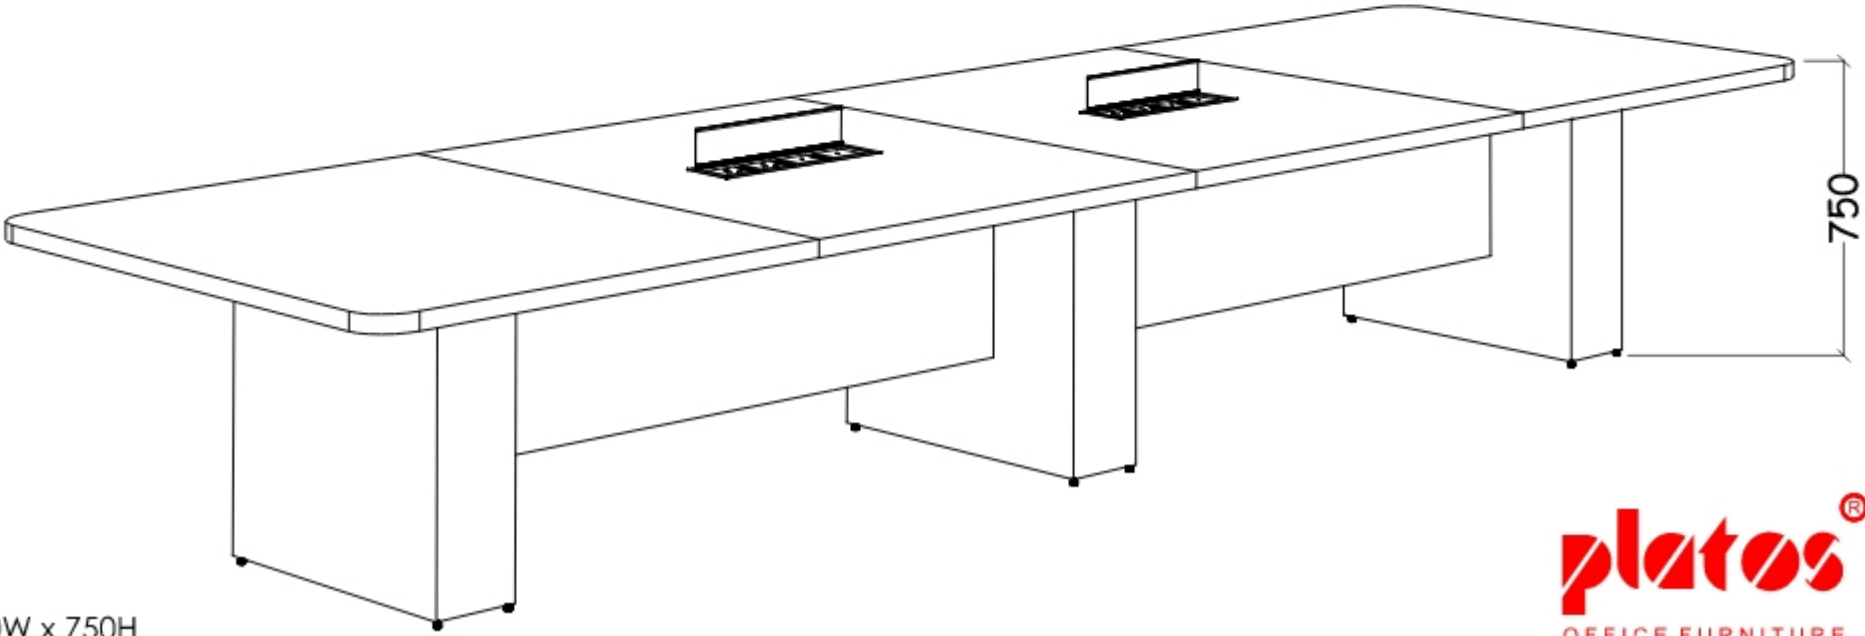

SOLANO MEETING TABLE

3000L x 1500W x 750H

SOLANO MEETING TABLE

4500L x 1500W x 750H

SOLANO MEETING TABLE

4800L x 1500W x 750H

SOLANO MEETING TABLE

5400L x 1500W x 750H

SOLANO MEETING TABLE

6000L x 1500W x 750H

platos[®]
OFFICE FURNITURE

SOLANO MEETING TABLE

6600L x 1500W x 750H