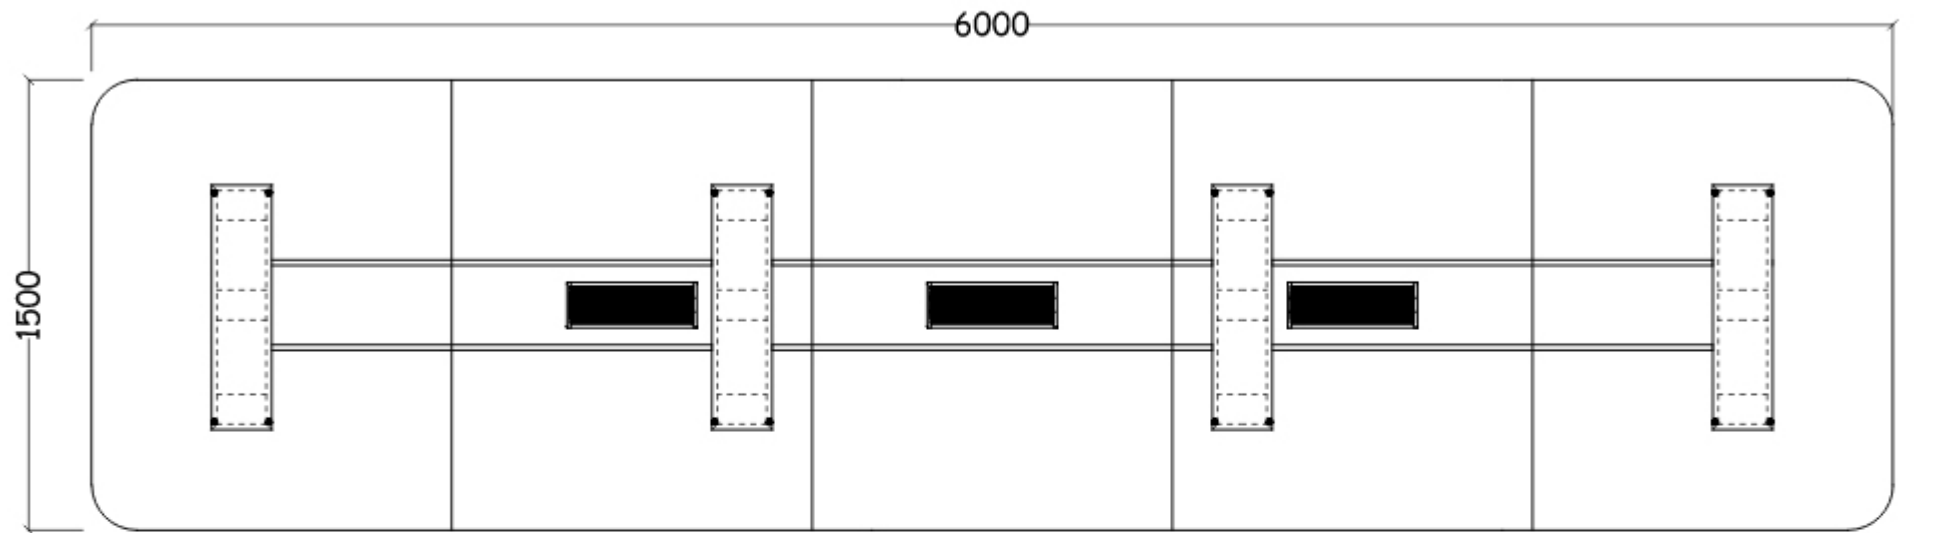

SOLANO MEETING TABLE

3000L x 1500W x 750H

SOLANO MEETING TABLE

4500L x 1500W x 750H

SOLANO MEETING TABLE

4800L x 1500W x 750H

SOLANO MEETING TABLE

5400L x 1500W x 750H

SOLANO MEETING TABLE

6000L x 1500W x 750H

platos[®]
OFFICE FURNITURE

SOLANO MEETING TABLE

6600L x 1500W x 750H