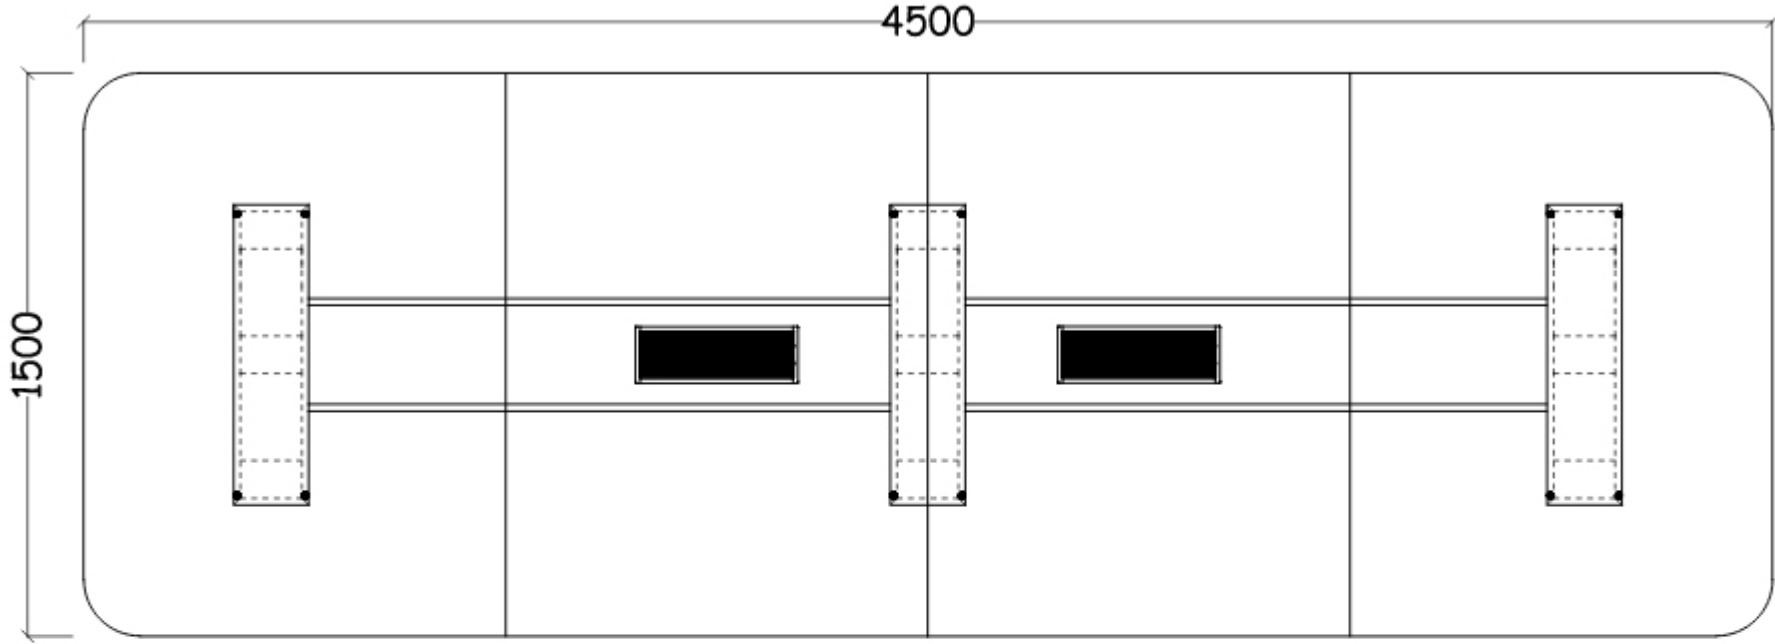

SOLANO MEETING TABLE

3000L x 1500W x 750H

SOLANO MEETING TABLE

4500L x 1500W x 750H

SOLANO MEETING TABLE

4800L x 1500W x 750H

SOLANO MEETING TABLE

5400L x 1500W x 750H

SOLANO MEETING TABLE

6000L x 1500W x 750H

platos[®]
OFFICE FURNITURE

SOLANO MEETING TABLE

6600L x 1500W x 750H