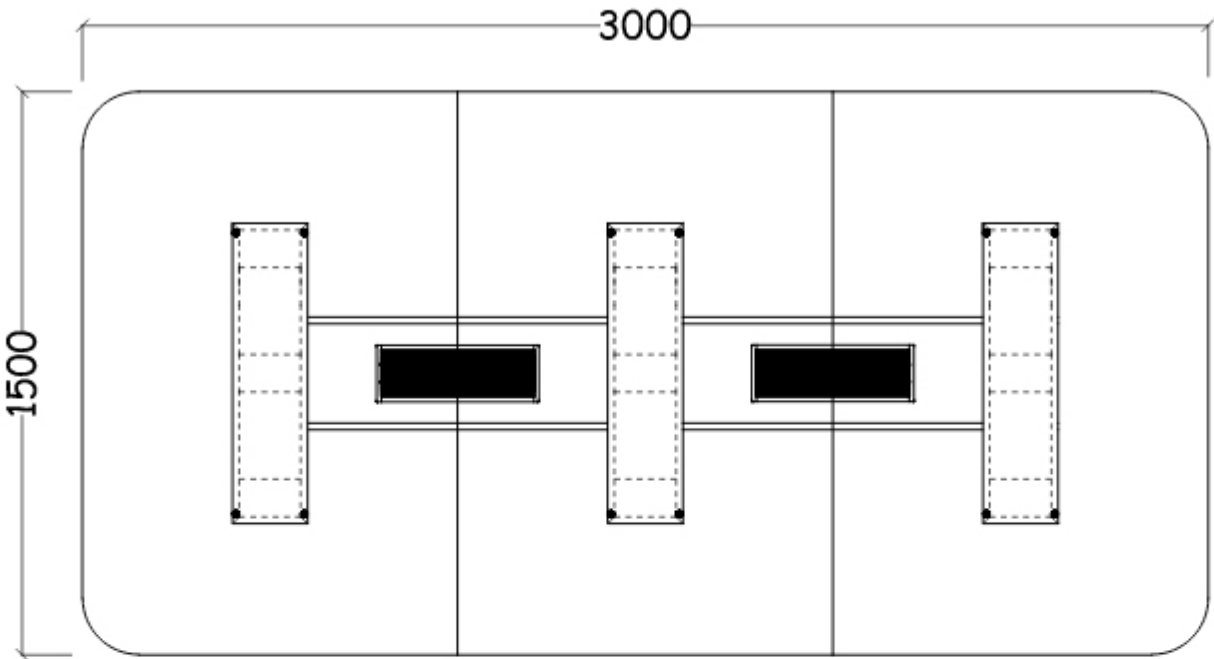

SOLANO MEETING TABLE

3000L x 1500W x 750H

SOLANO MEETING TABLE

4500L x 1500W x 750H

SOLANO MEETING TABLE

4800L x 1500W x 750H

SOLANO MEETING TABLE

5400L x 1500W x 750H

SOLANO MEETING TABLE

6000L x 1500W x 750H

platos[®]
OFFICE FURNITURE

SOLANO MEETING TABLE

6600L x 1500W x 750H