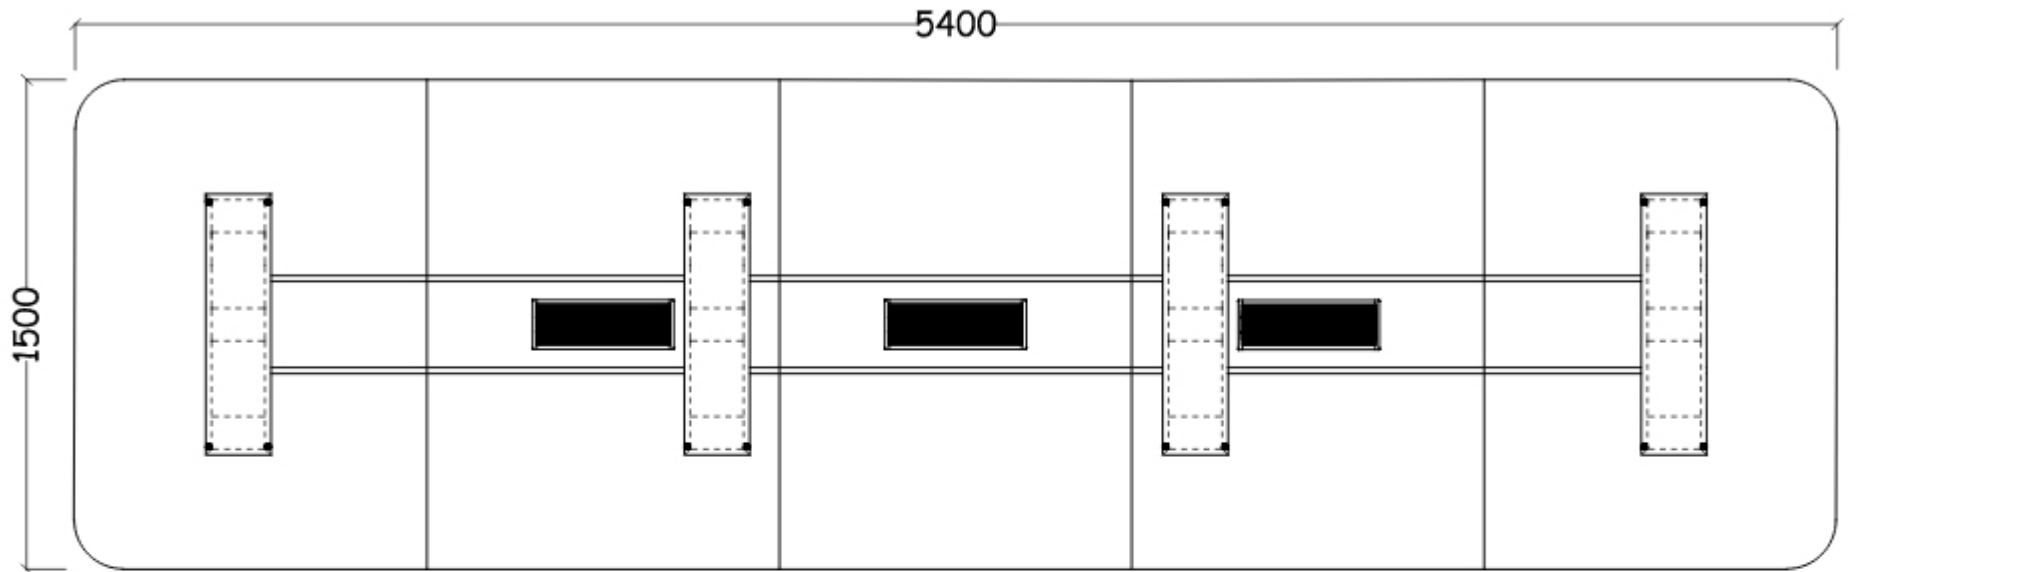

SOLANO MEETING TABLE

3000L x 1500W x 750H

SOLANO MEETING TABLE

4500L x 1500W x 750H

SOLANO MEETING TABLE

4800L x 1500W x 750H

SOLANO MEETING TABLE

5400L x 1500W x 750H

SOLANO MEETING TABLE

6000L x 1500W x 750H

platos[®]
OFFICE FURNITURE

SOLANO MEETING TABLE

6600L x 1500W x 750H