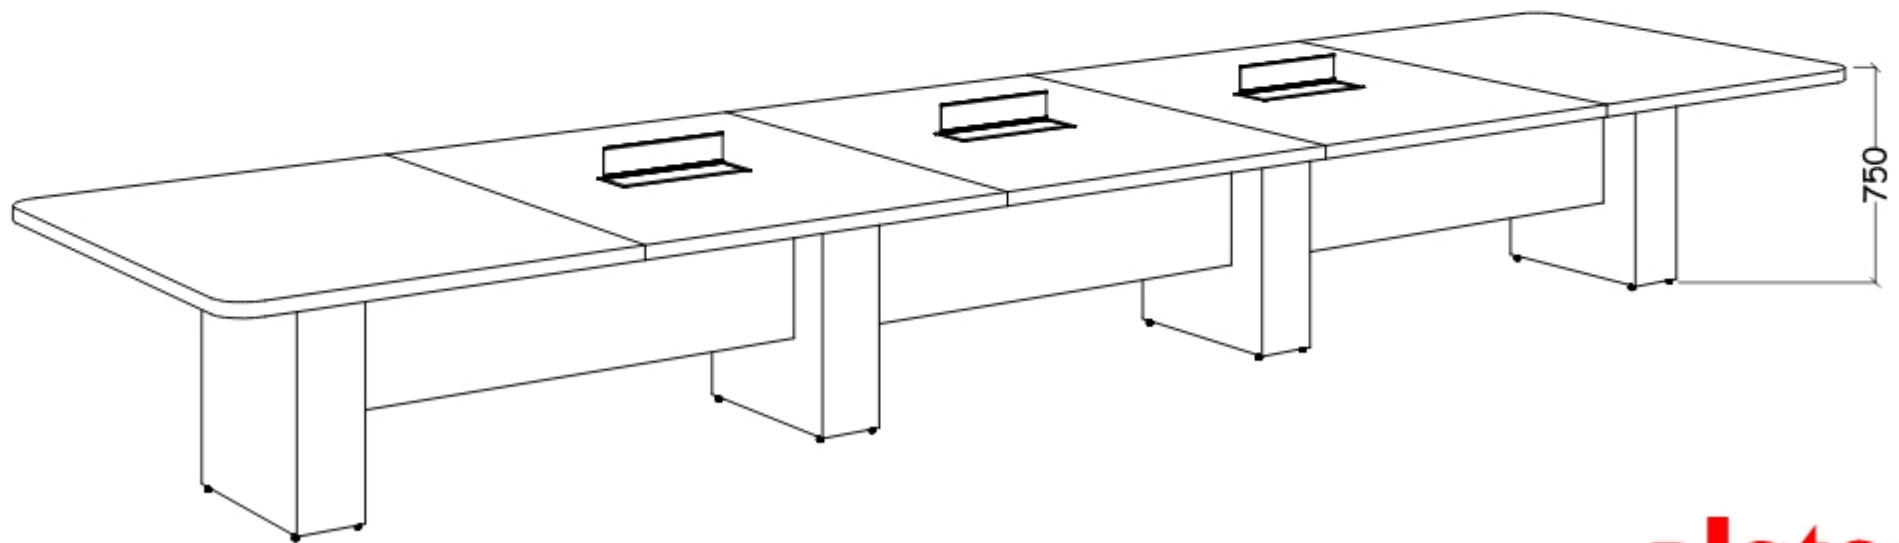

SOLANO MEETING TABLE

3000L x 1500W x 750H

SOLANO MEETING TABLE

4500L x 1500W x 750H

SOLANO MEETING TABLE

4800L x 1500W x 750H

SOLANO MEETING TABLE

5400L x 1500W x 750H

SOLANO MEETING TABLE

6000L x 1500W x 750H

platos[®]
OFFICE FURNITURE

SOLANO MEETING TABLE

6600L x 1500W x 750H