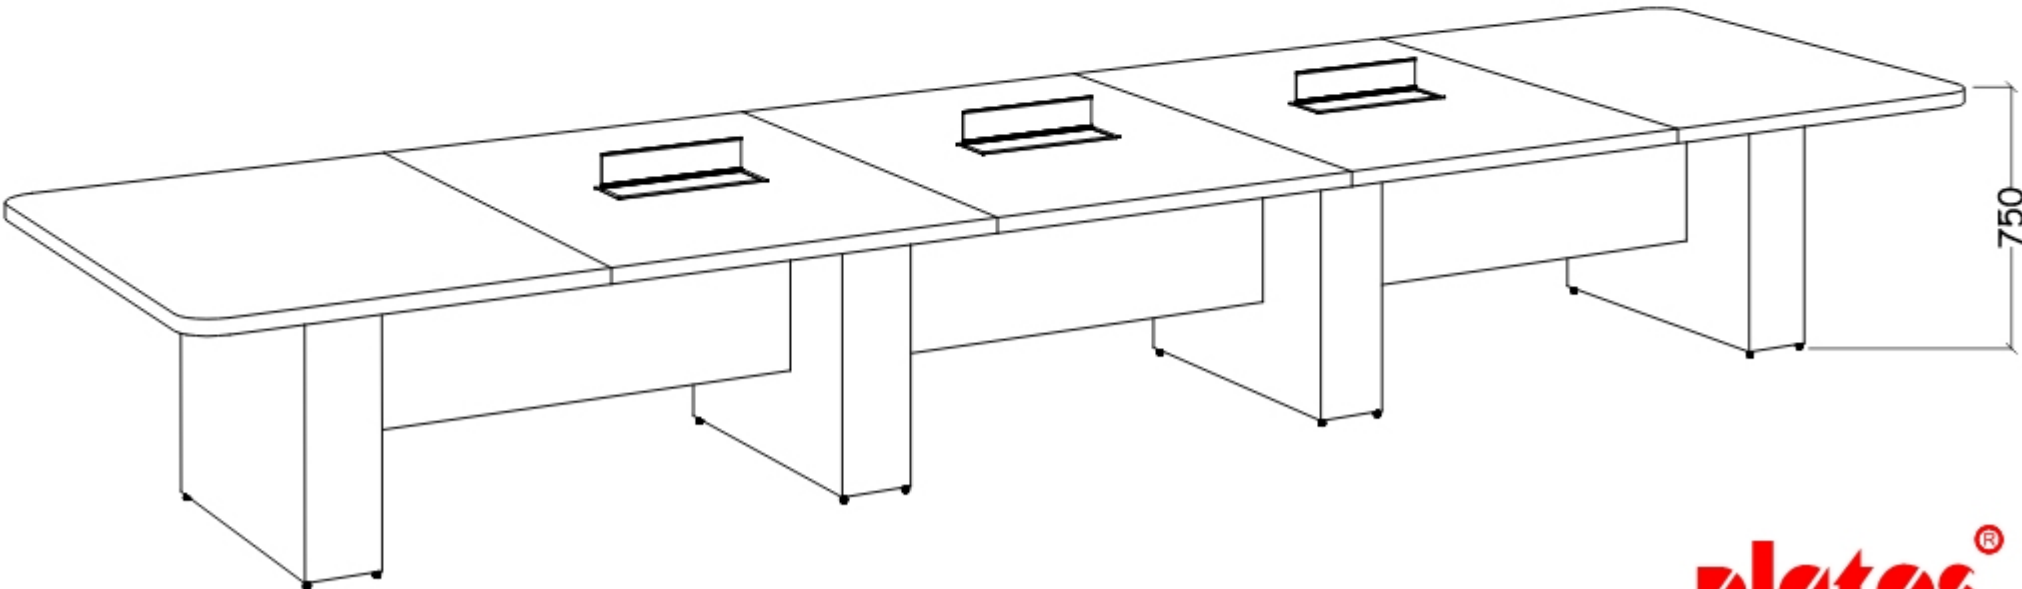

SOLANO MEETING TABLE

3000L x 1500W x 750H

SOLANO MEETING TABLE

4500L x 1500W x 750H

SOLANO MEETING TABLE

4800L x 1500W x 750H

SOLANO MEETING TABLE

5400L x 1500W x 750H

SOLANO MEETING TABLE

6000L x 1500W x 750H

platos[®]
OFFICE FURNITURE

SOLANO MEETING TABLE

6600L x 1500W x 750H