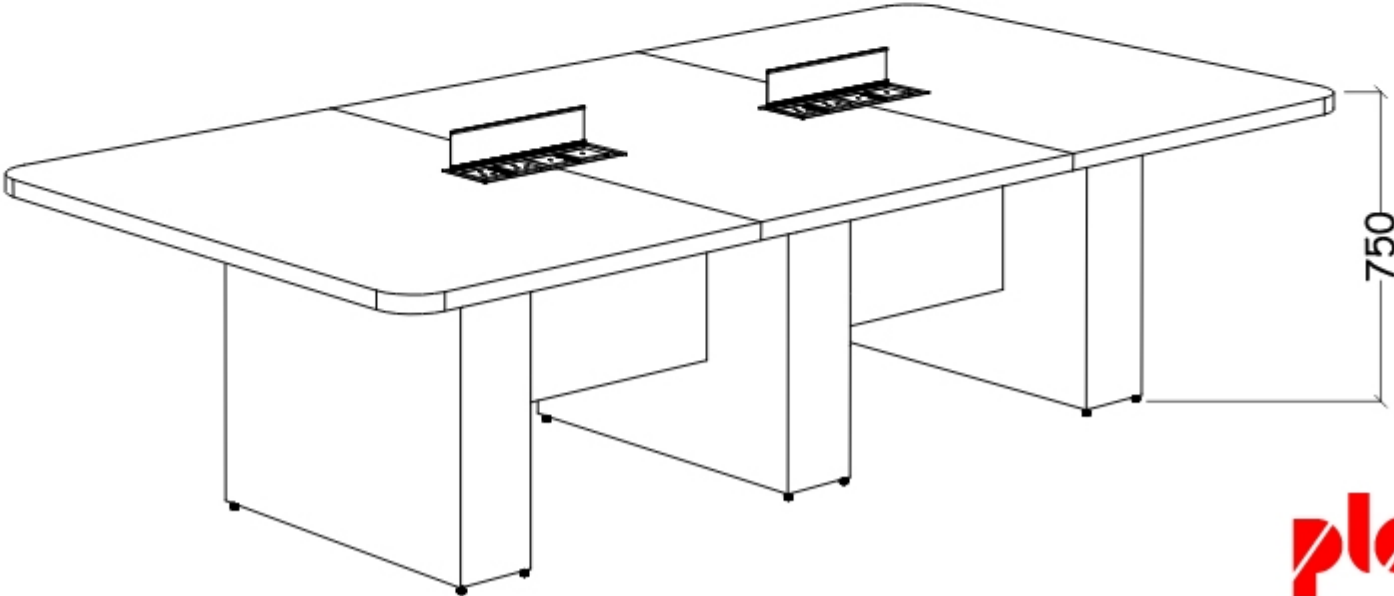

SOLANO MEETING TABLE

3000L x 1500W x 750H

SOLANO MEETING TABLE

4500L x 1500W x 750H

SOLANO MEETING TABLE

4800L x 1500W x 750H

SOLANO MEETING TABLE

5400L x 1500W x 750H

SOLANO MEETING TABLE

6000L x 1500W x 750H

platos[®]
OFFICE FURNITURE

SOLANO MEETING TABLE

6600L x 1500W x 750H