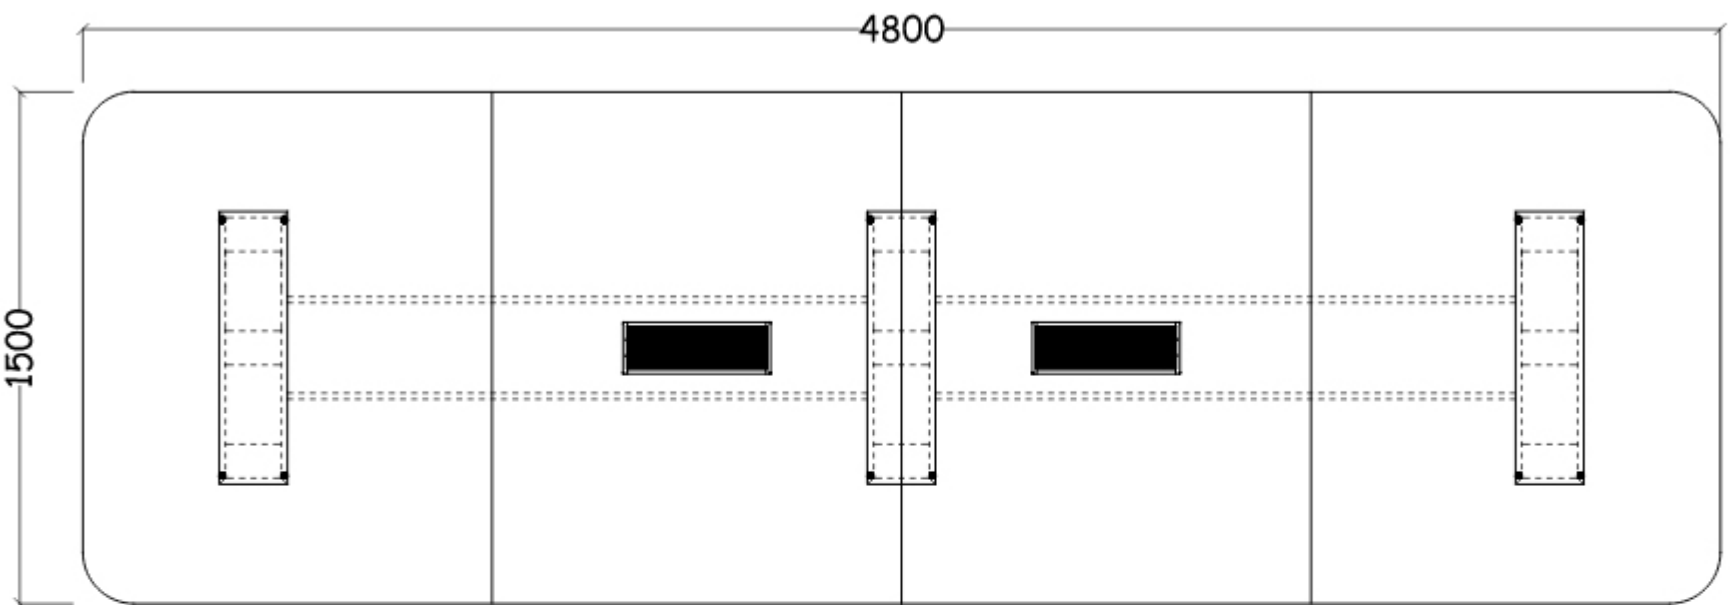

SOLANO MEETING TABLE

3000L x 1500W x 750H

SOLANO MEETING TABLE

4500L x 1500W x 750H

SOLANO MEETING TABLE

4800L x 1500W x 750H

SOLANO MEETING TABLE

5400L x 1500W x 750H

SOLANO MEETING TABLE

6000L x 1500W x 750H

platos[®]
OFFICE FURNITURE

SOLANO MEETING TABLE

6600L x 1500W x 750H