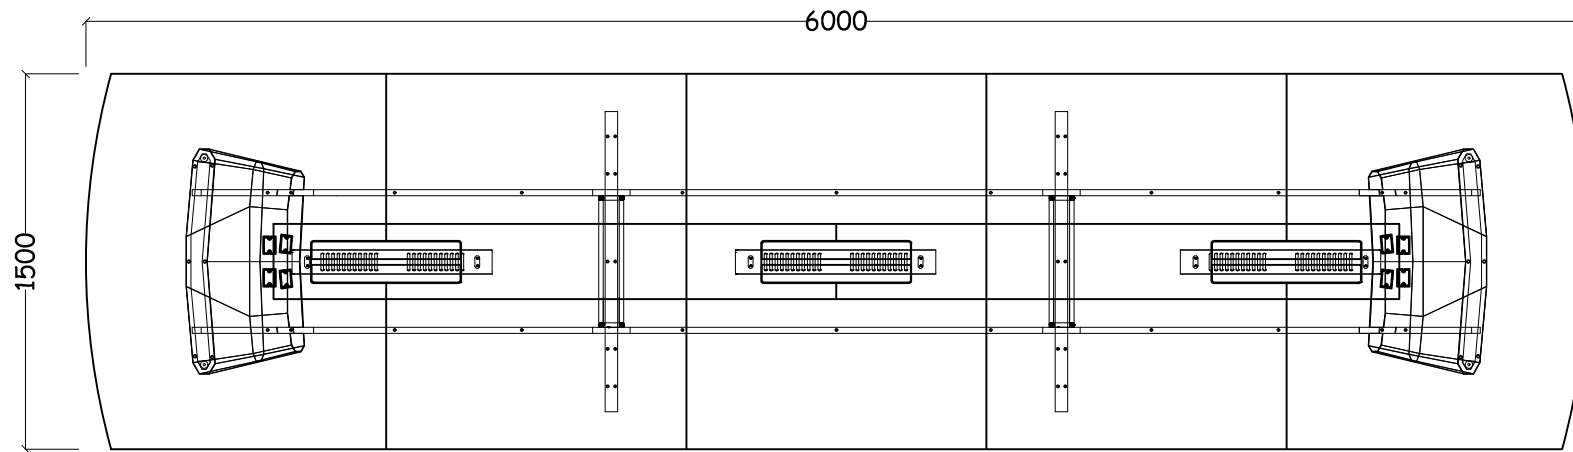

KLIFF MEETING TABLE

3600L x 1500W x 750H

platos[®]
OFFICE FURNITURE

KLIFF MEETING TABLE

4800L x 1500W x 750H

platos[®]
OFFICE FURNITURE

KLIFF MEETING TABLE

6000L x 1500W x 750H