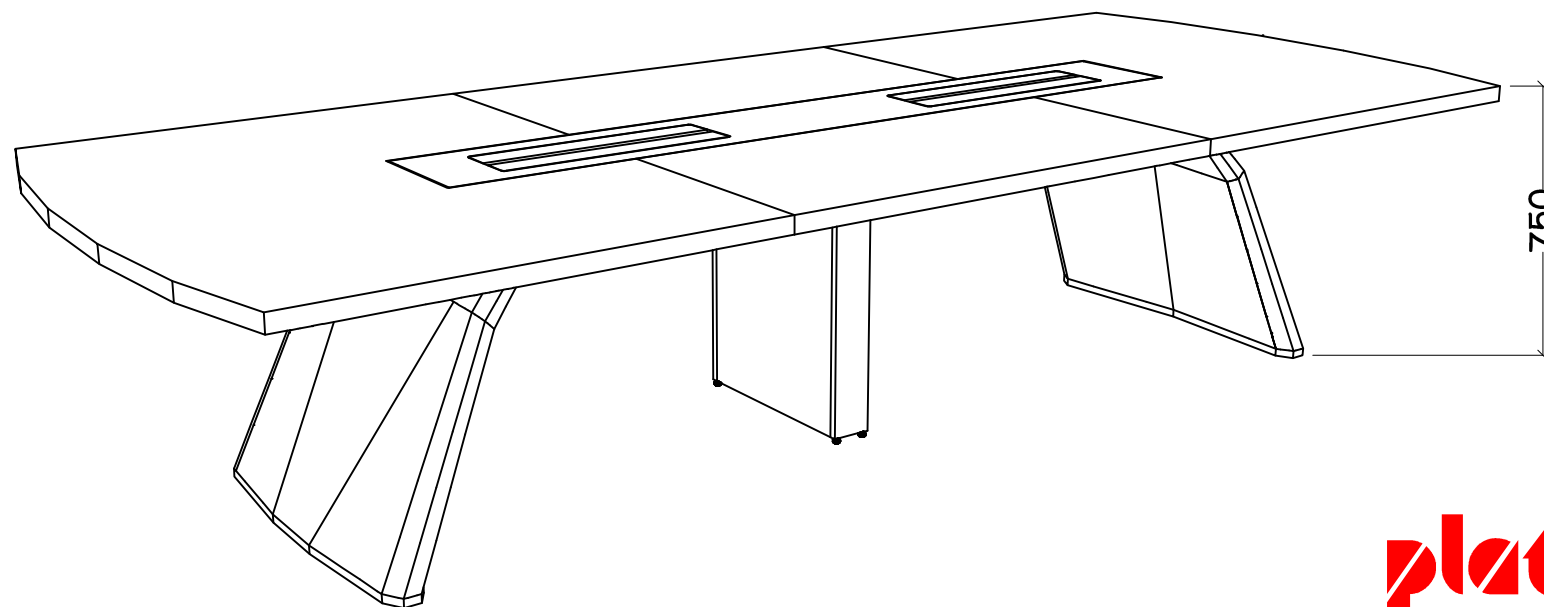

KLIFF MEETING TABLE

3600L x 1500W x 750H

platos[®]
OFFICE FURNITURE

KLIFF MEETING TABLE

4800L x 1500W x 750H

platos[®]
OFFICE FURNITURE

KLIFF MEETING TABLE

6000L x 1500W x 750H

platos[®]
OFFICE FURNITURE