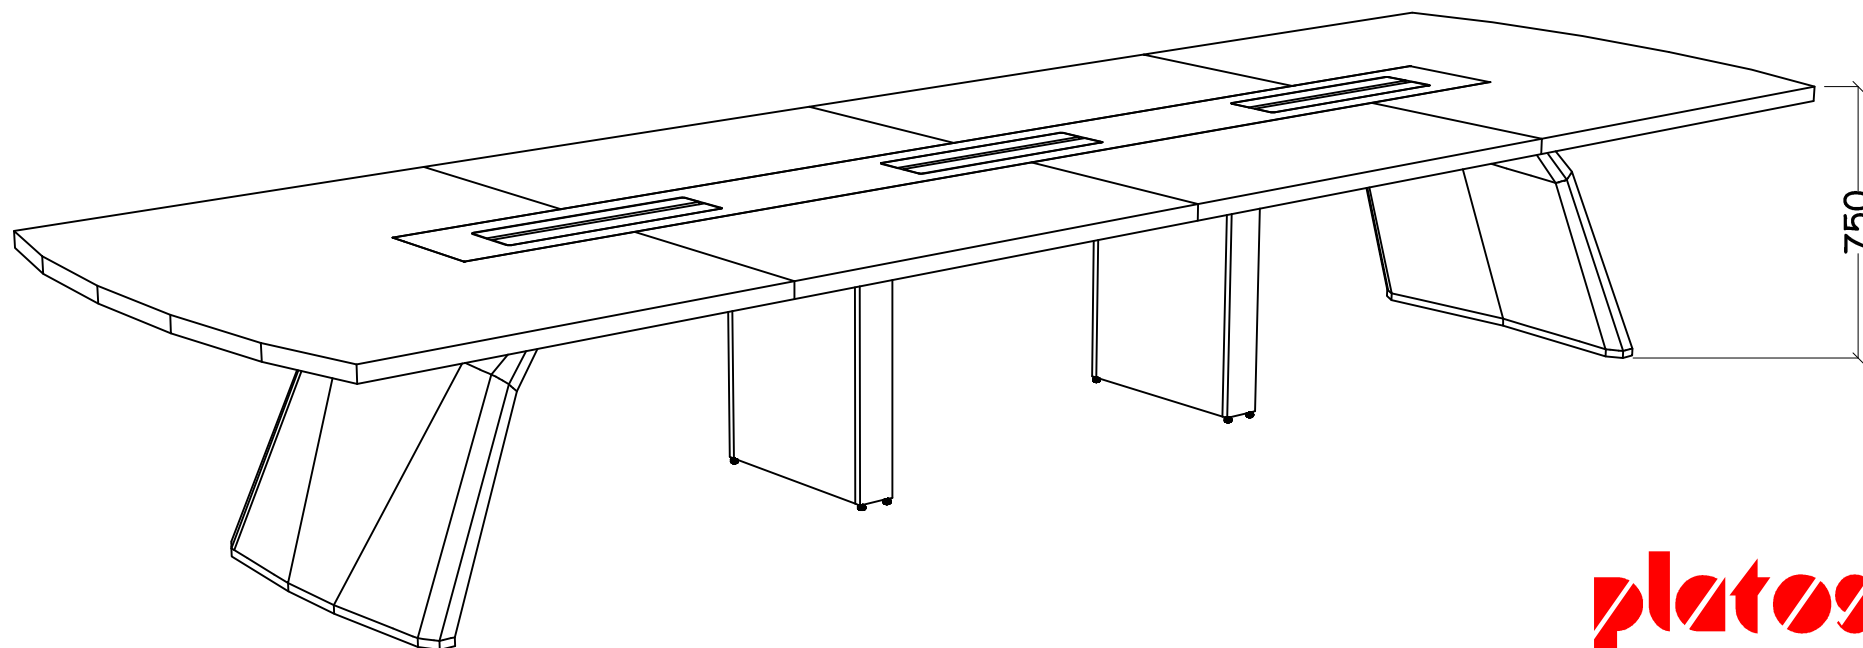

KLIFF MEETING TABLE

3600L x 1500W x 750H

platos[®]
OFFICE FURNITURE

KLIFF MEETING TABLE

4800L x 1500W x 750H

platos[®]
OFFICE FURNITURE

KLIFF MEETING TABLE

6000L x 1500W x 750H

platos[®]
OFFICE FURNITURE