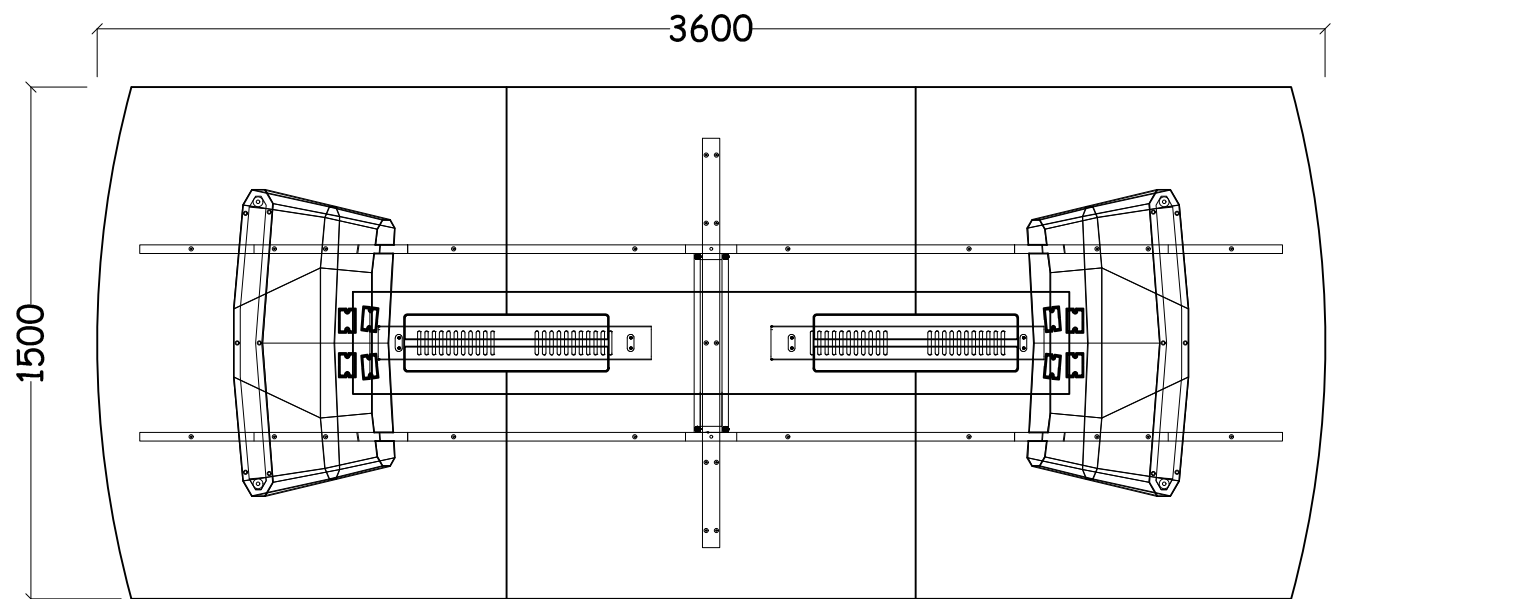

KLIFF MEETING TABLE

3600L x 1500W x 750H

platos[®]
OFFICE FURNITURE

KLIFF MEETING TABLE

4800L x 1500W x 750H

platos[®]
OFFICE FURNITURE

KLIFF MEETING TABLE

6000L x 1500W x 750H