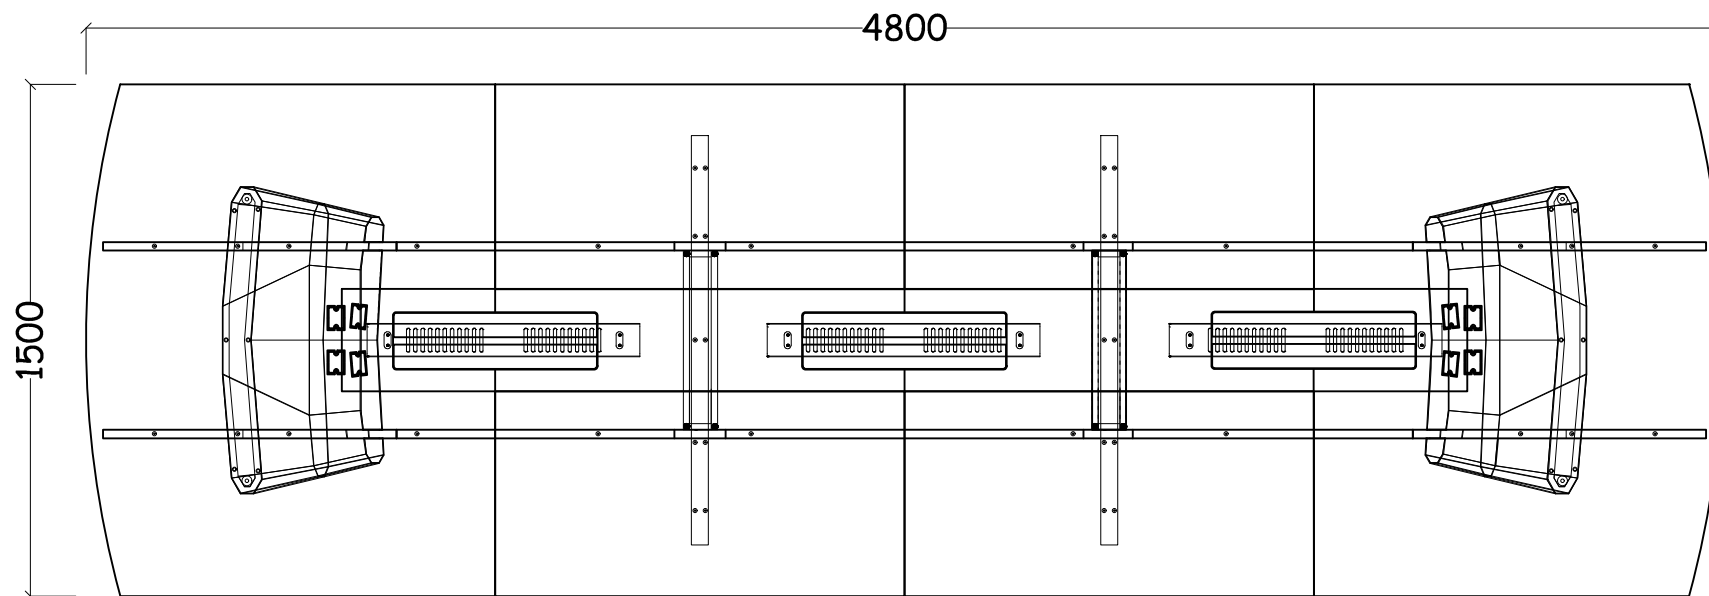

KLIFF MEETING TABLE

3600L x 1500W x 750H

platos[®]
OFFICE FURNITURE

KLIFF MEETING TABLE

4800L x 1500W x 750H

platos[®]
OFFICE FURNITURE

KLIFF MEETING TABLE

6000L x 1500W x 750H