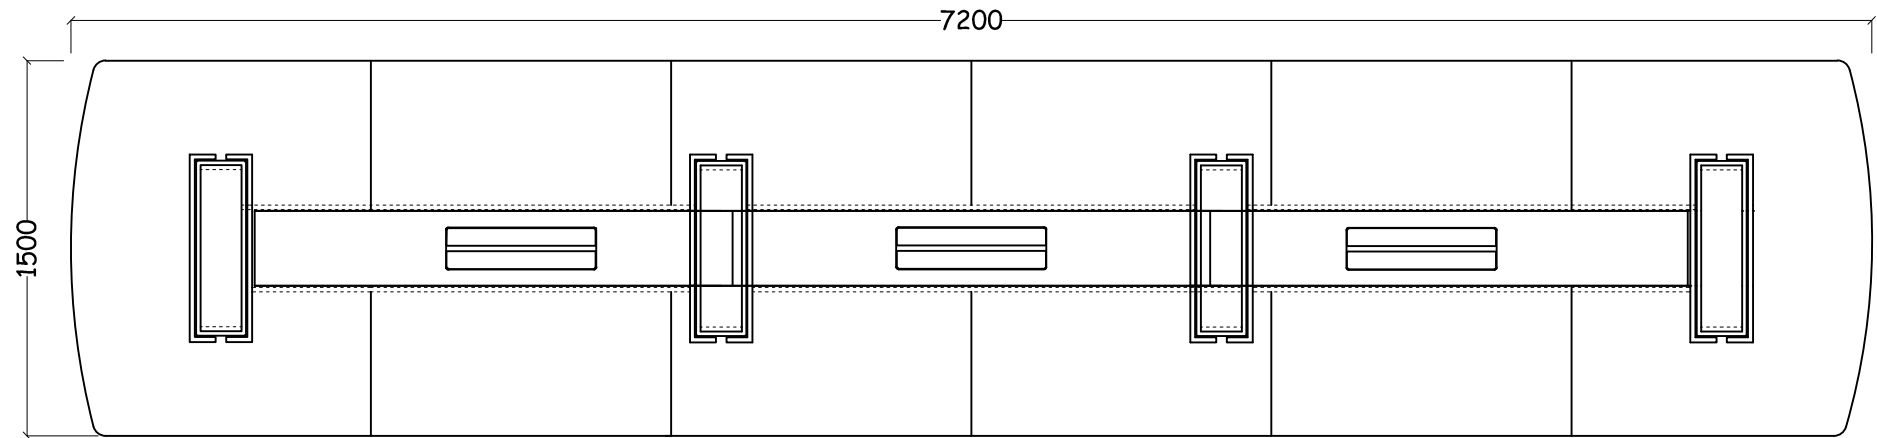

JAYME MEETING TABLE

7200L x 1500W x 750H

platos®
OFFICE FURNITURE