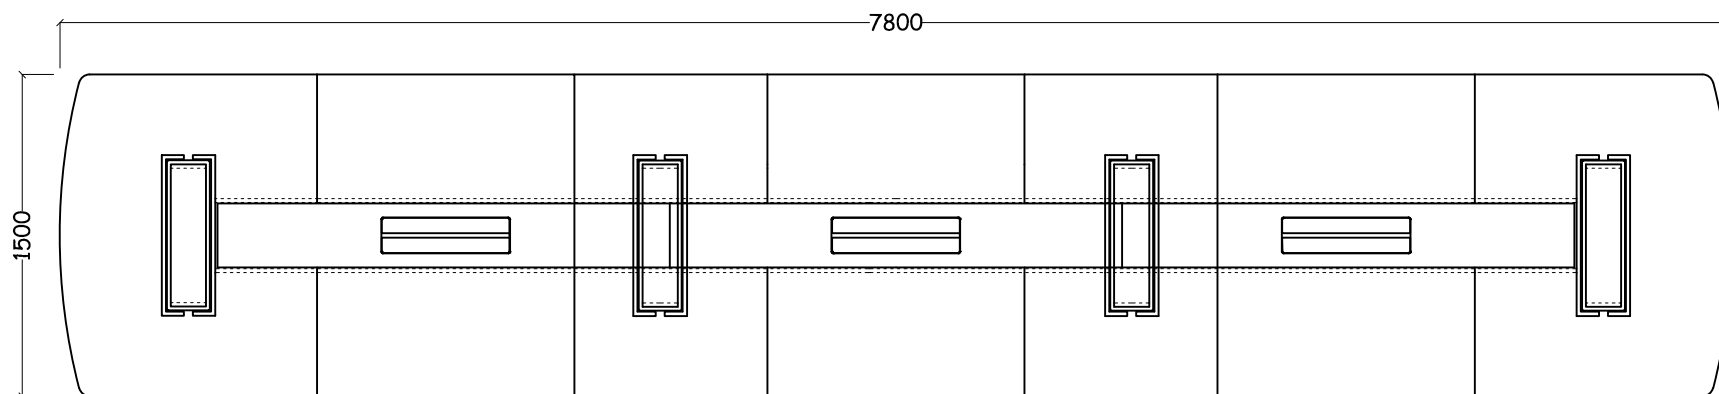

JAYME MEETING TABLE

7800L x 1500W x 750H

platos®
OFFICE FURNITURE