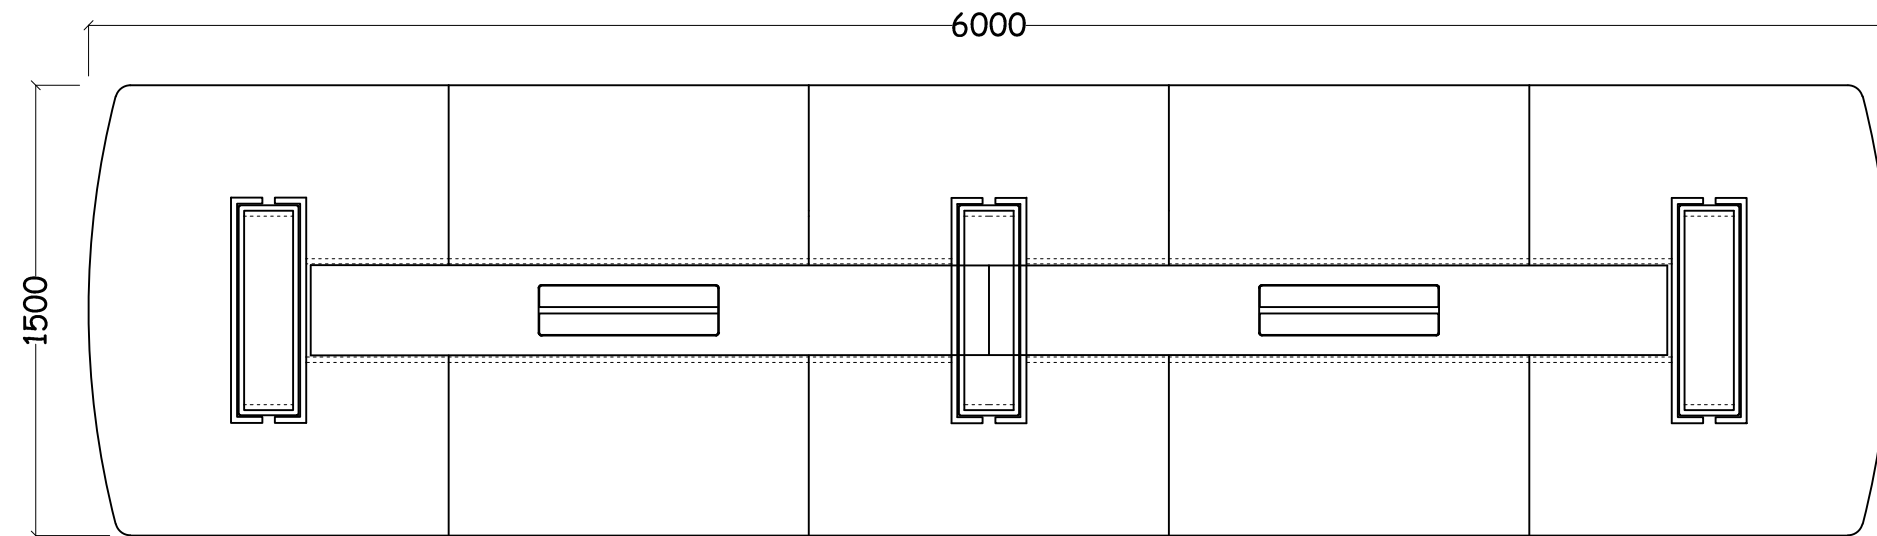

# JAYME MEETING TABLE

4800L x 1500W x 750H

**platos**<sup>®</sup>  
OFFICE FURNITURE

# JAYME MEETING TABLE

6000L x 1500W x 750H

# JAYME MEETING TABLE

7800L x 1500W x 750H

**platos**<sup>®</sup>  
OFFICE FURNITURE

# JAYME MEETING TABLE

8400L x 1500W x 750H

**platos**<sup>®</sup>  
OFFICE FURNITURE