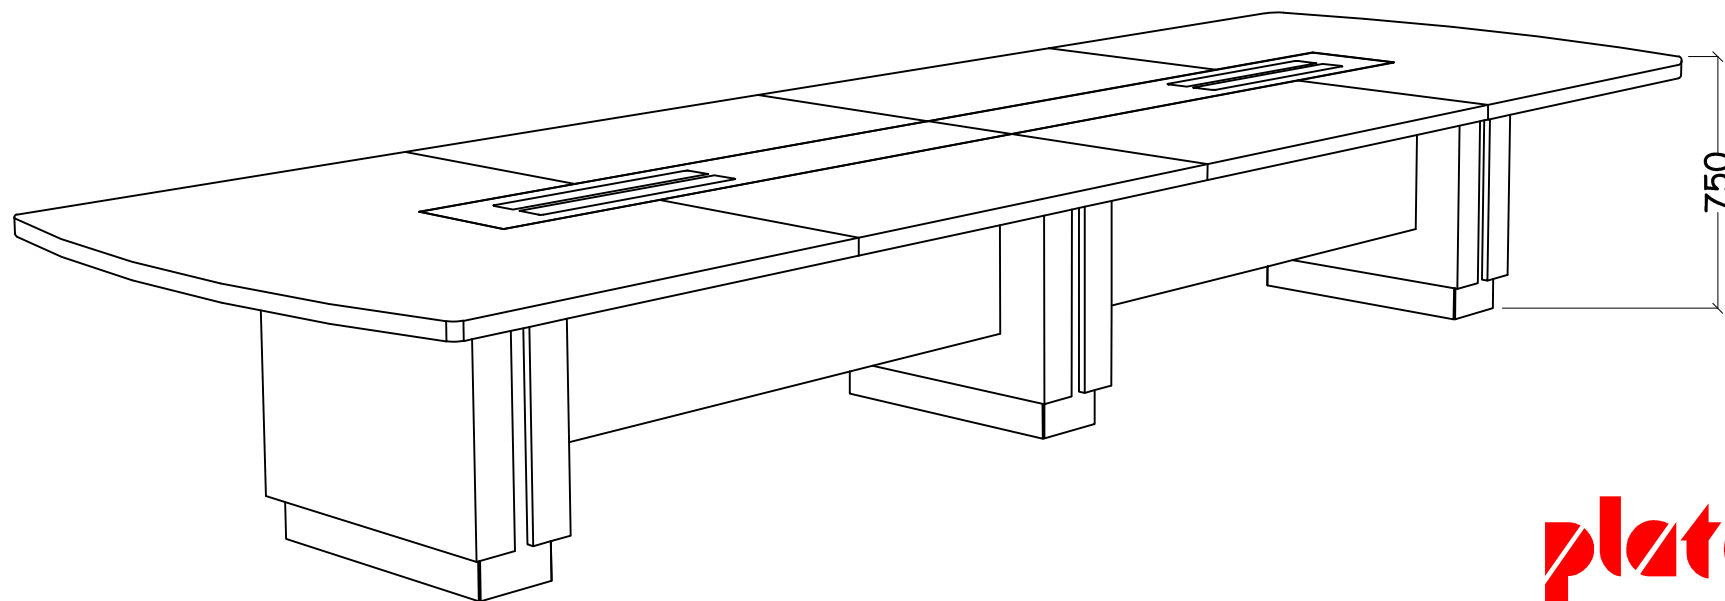

# JAYME MEETING TABLE

4800L x 1500W x 750H

**platos**<sup>®</sup>  
OFFICE FURNITURE

# JAYME MEETING TABLE

5400L x 1500W x 750H

**platos**<sup>®</sup>  
OFFICE FURNITURE

# JAYME MEETING TABLE

7200L x 1500W x 750H

**platos**<sup>®</sup>  
OFFICE FURNITURE

# JAYME MEETING TABLE

7800L x 1500W x 750H

**platos**<sup>®</sup>  
OFFICE FURNITURE