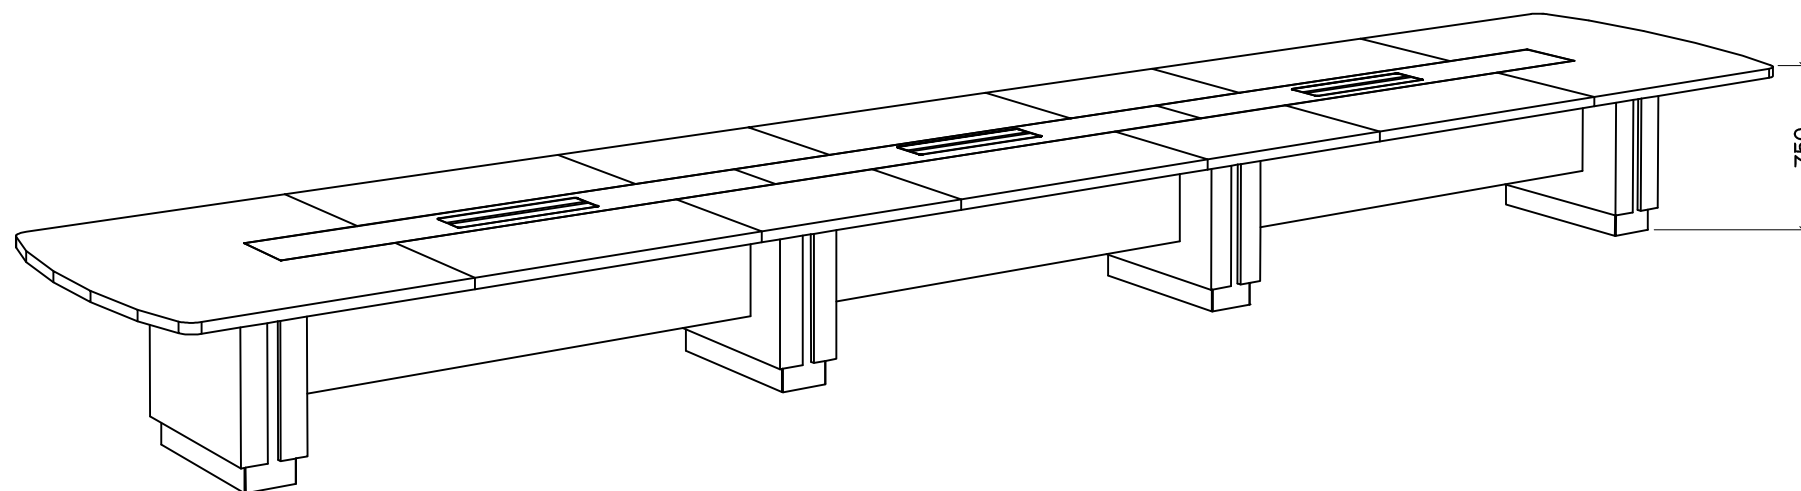

JAYME MEETING TABLE

7800L x 1500W x 750H

platos®
OFFICE FURNITURE