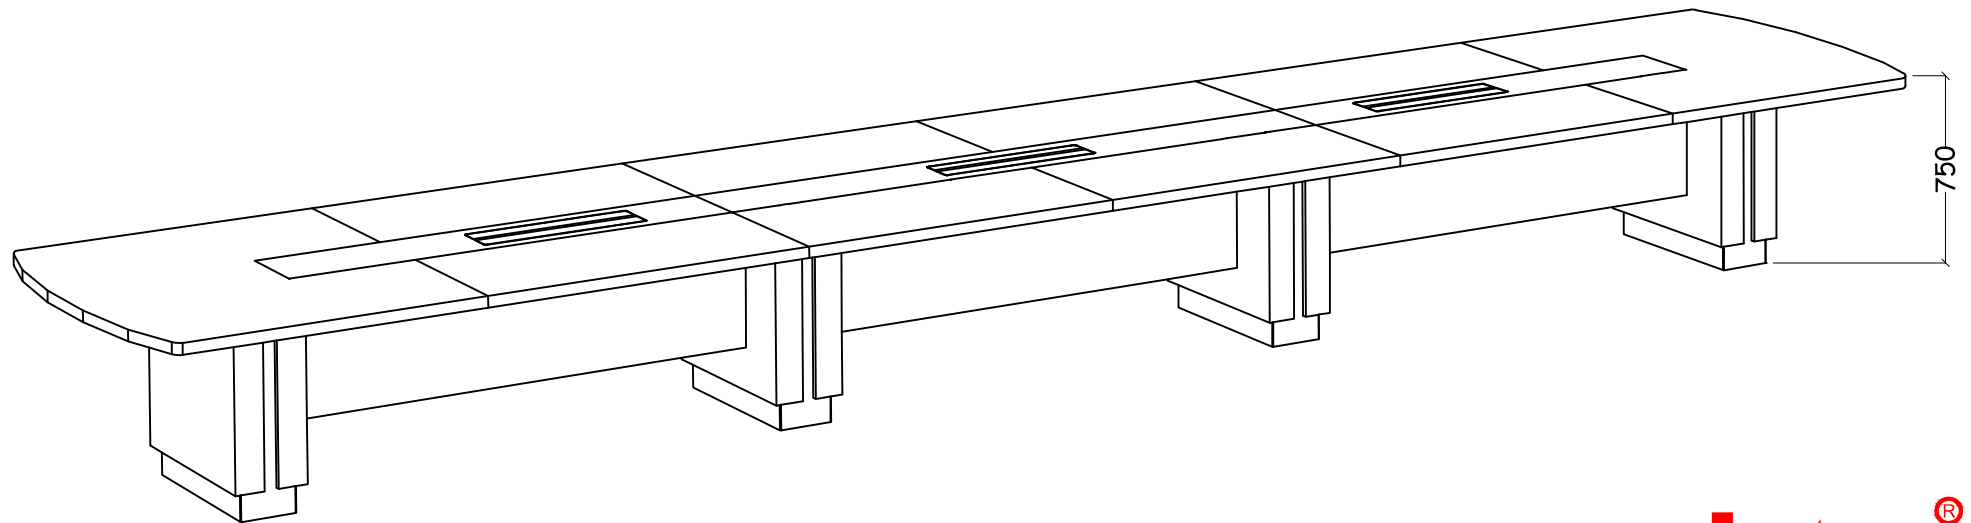

JAYME MEETING TABLE

7200L x 1500W x 750H

platos®
OFFICE FURNITURE