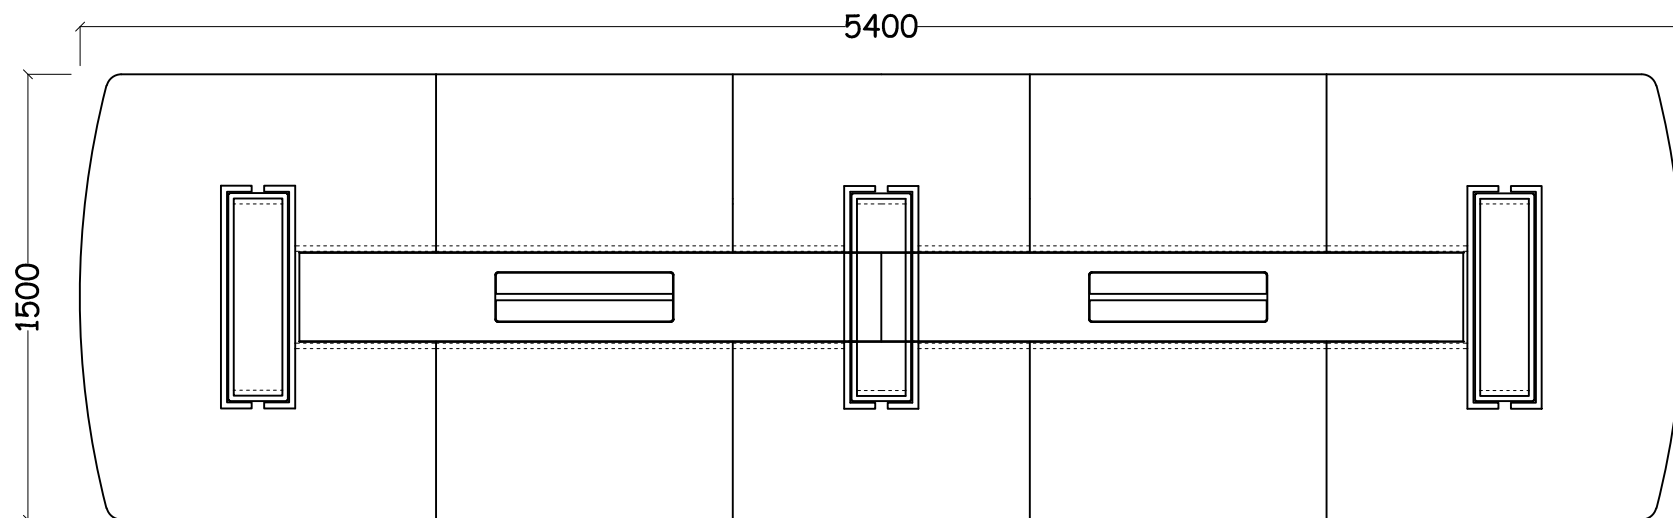

# JAYME MEETING TABLE

5400L x 1500W x 750H

**platos**<sup>®</sup>  
OFFICE FURNITURE

# JAYME MEETING TABLE

6000L x 1500W x 750H

# JAYME MEETING TABLE

7800L x 1500W x 750H

**platos**<sup>®</sup>  
OFFICE FURNITURE

# JAYME MEETING TABLE

8400L x 1500W x 750H

**platos**<sup>®</sup>  
OFFICE FURNITURE