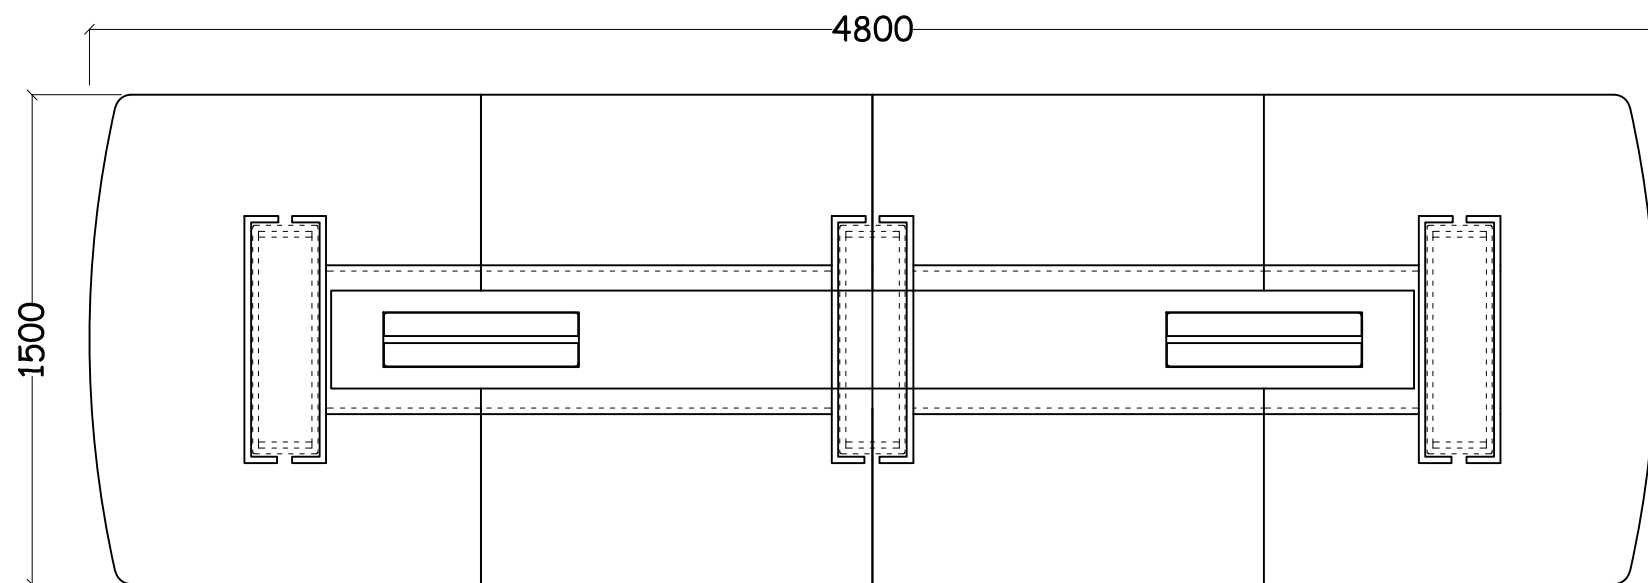

# JAYME MEETING TABLE

4800L x 1500W x 750H

**platos**<sup>®</sup>  
OFFICE FURNITURE

# JAYME MEETING TABLE

6000L x 1500W x 750H

# JAYME MEETING TABLE

7800L x 1500W x 750H

**platos**<sup>®</sup>  
OFFICE FURNITURE

# JAYME MEETING TABLE

8400L x 1500W x 750H

**platos**<sup>®</sup>  
OFFICE FURNITURE