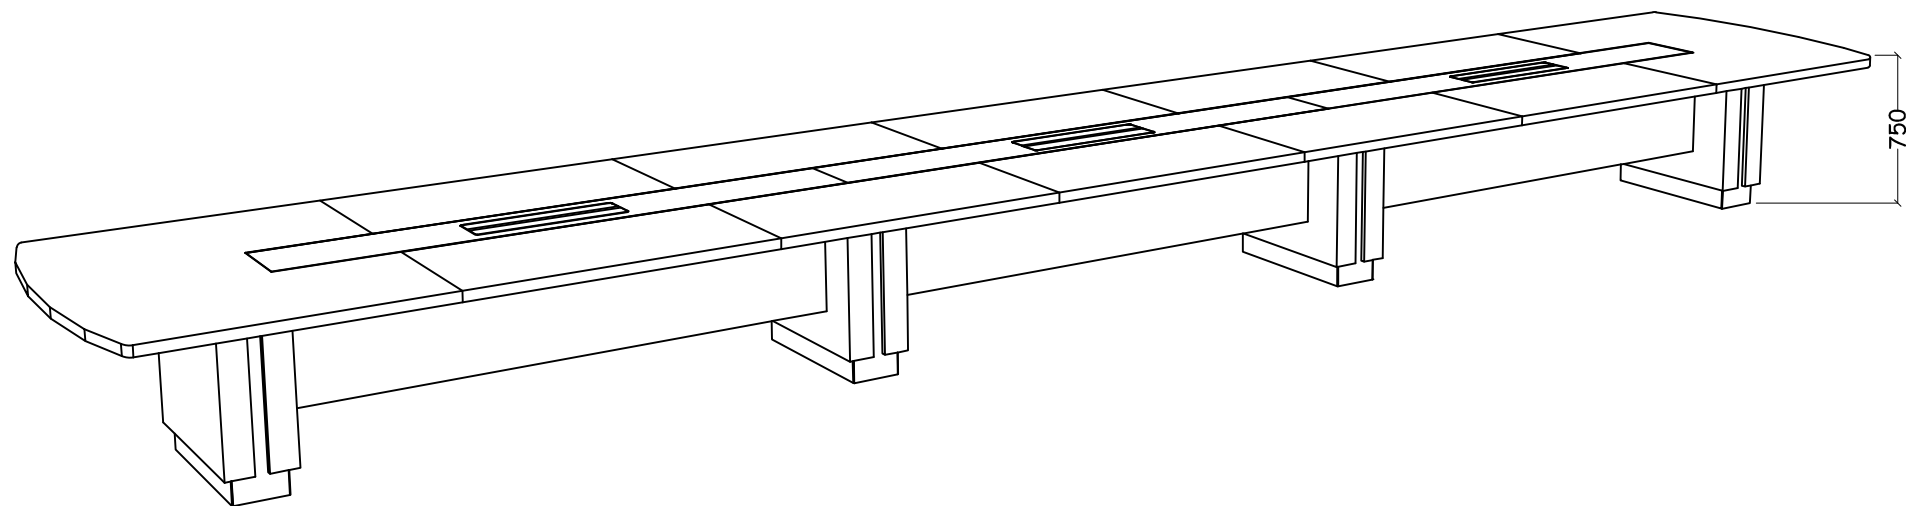

JAYME MEETING TABLE

8400L x 1500W x 750H

platos®
OFFICE FURNITURE