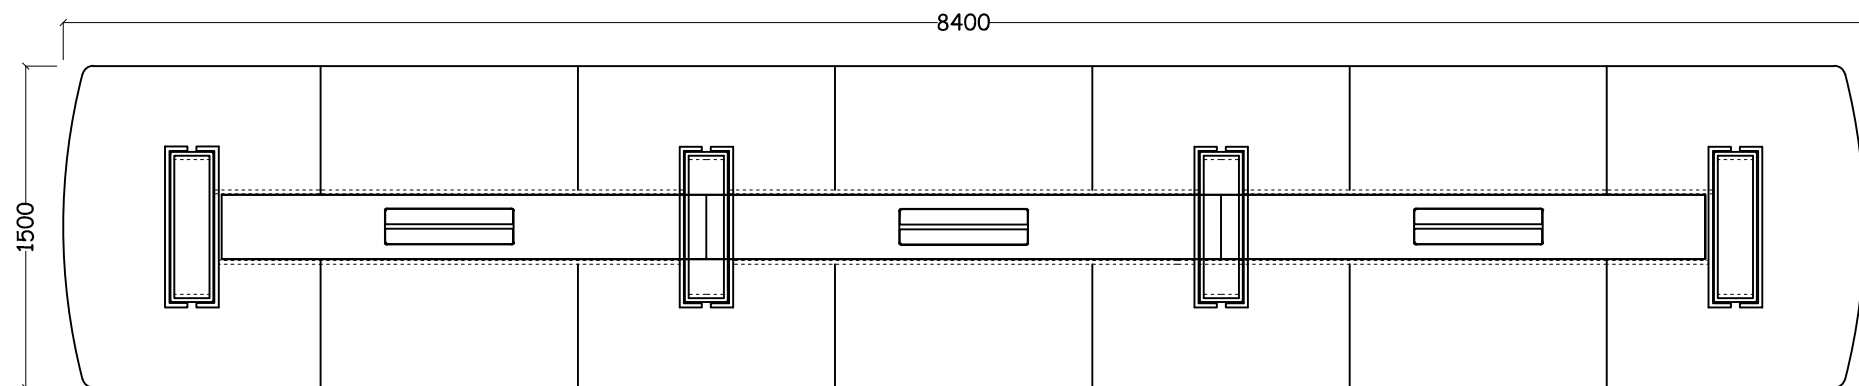

JAYME MEETING TABLE

8400L x 1500W x 750H

platos®
OFFICE FURNITURE