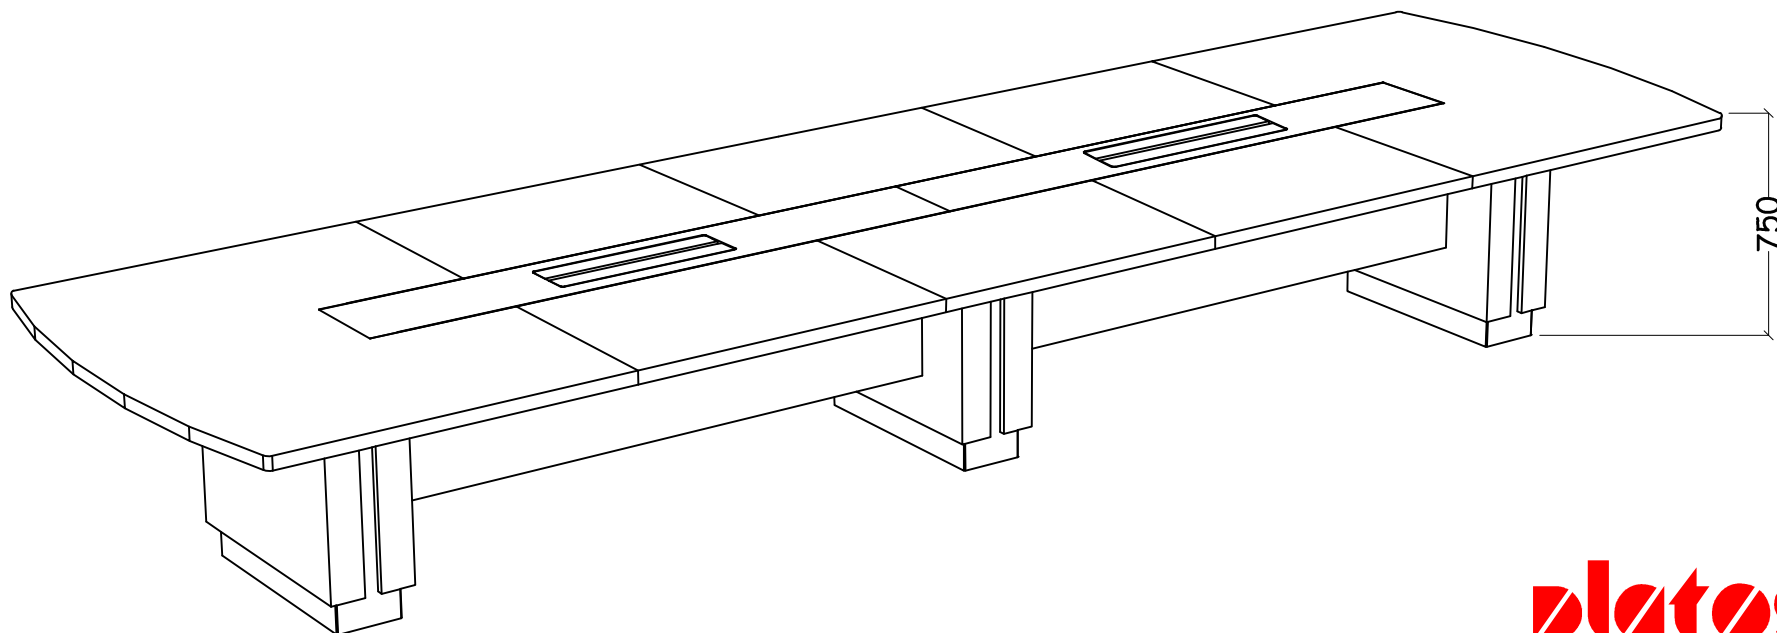

# JAYME MEETING TABLE

4800L x 1500W x 750H

**platos**<sup>®</sup>  
OFFICE FURNITURE

# JAYME MEETING TABLE

5400L x 1500W x 750H

**platos**<sup>®</sup>  
OFFICE FURNITURE

# JAYME MEETING TABLE

7200L x 1500W x 750H

**platos**<sup>®</sup>  
OFFICE FURNITURE

# JAYME MEETING TABLE

7800L x 1500W x 750H

**platos**<sup>®</sup>  
OFFICE FURNITURE