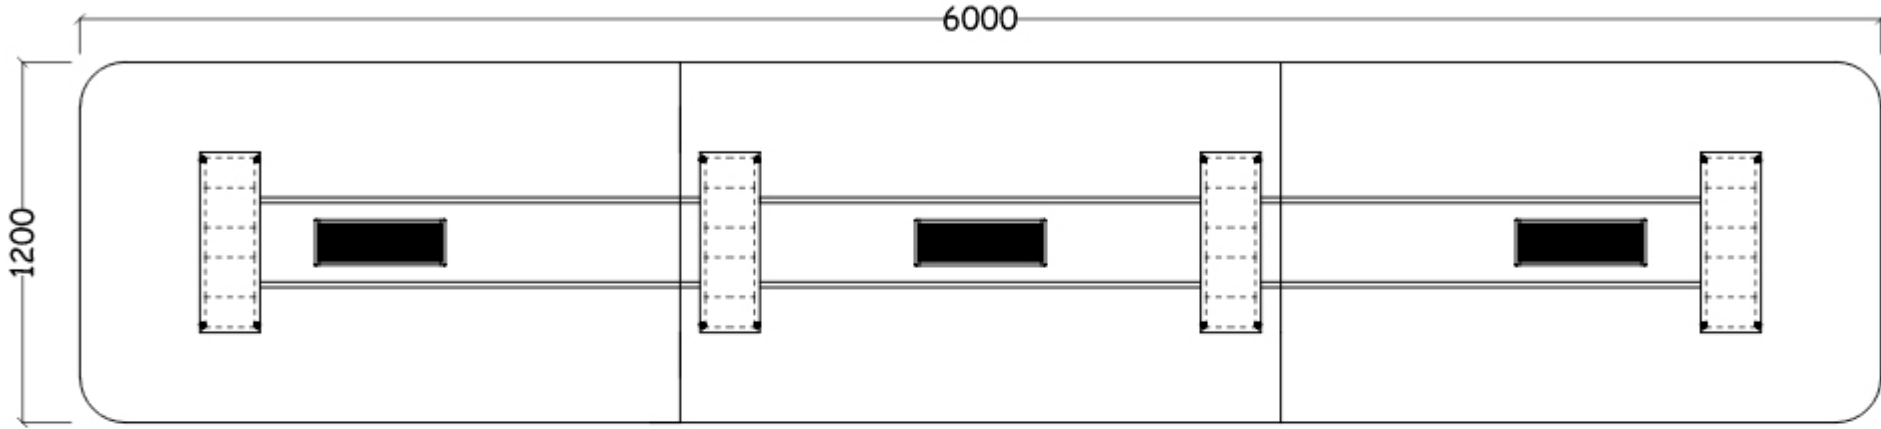

SOLANO MEETING TABLE

2400L x 1200W x 750H

SOLANO MEETING TABLE

3000L x 1200W x 750H

SOLANO MEETING TABLE

3600L x 1200W x 750H

SOLANO MEETING TABLE

4500L x 1200W x 750H

platos[®]
OFFICE FURNITURE

SOLANO MEETING TABLE

5400L x 1200W x 750H

SOLANO MEETING TABLE

6000L x 1200W x 750H

SOLANO MEETING TABLE

7500L x 1200W x 750H

SOLANO MEETING TABLE

8400L x 1200W x 750H