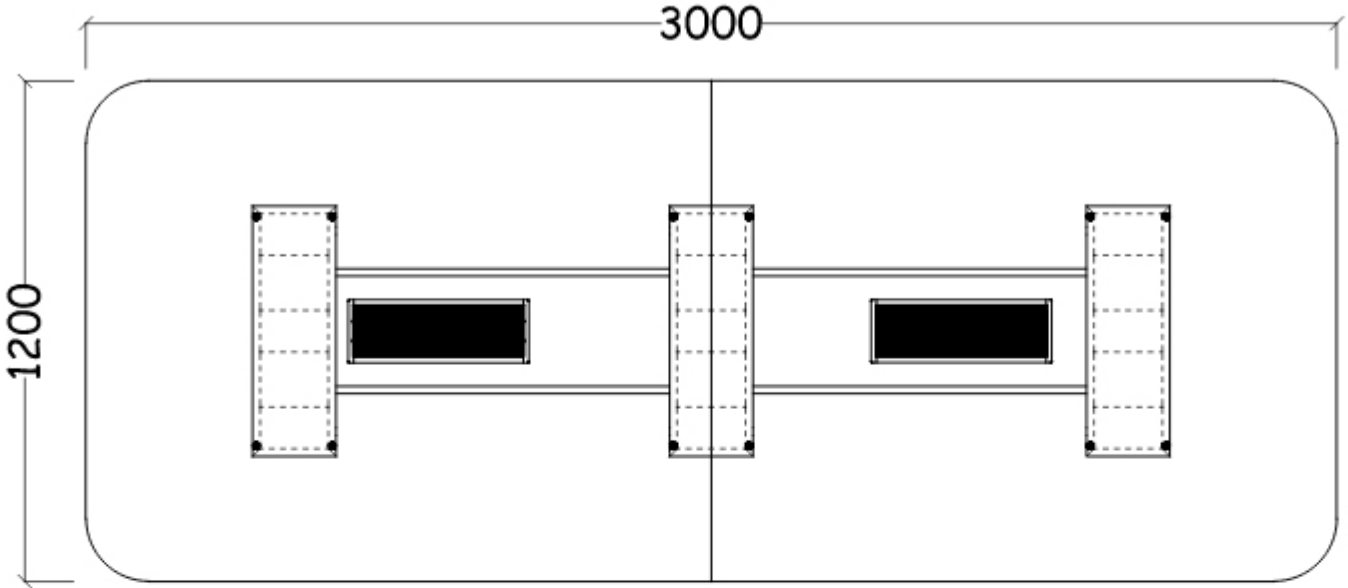

SOLANO MEETING TABLE

2400L x 1200W x 750H

SOLANO MEETING TABLE

3000L x 1200W x 750H

SOLANO MEETING TABLE

3600L x 1200W x 750H

SOLANO MEETING TABLE

4500L x 1200W x 750H

platos[®]
OFFICE FURNITURE

SOLANO MEETING TABLE

5400L x 1200W x 750H

SOLANO MEETING TABLE

6000L x 1200W x 750H

SOLANO MEETING TABLE

7500L x 1200W x 750H

SOLANO MEETING TABLE

8400L x 1200W x 750H