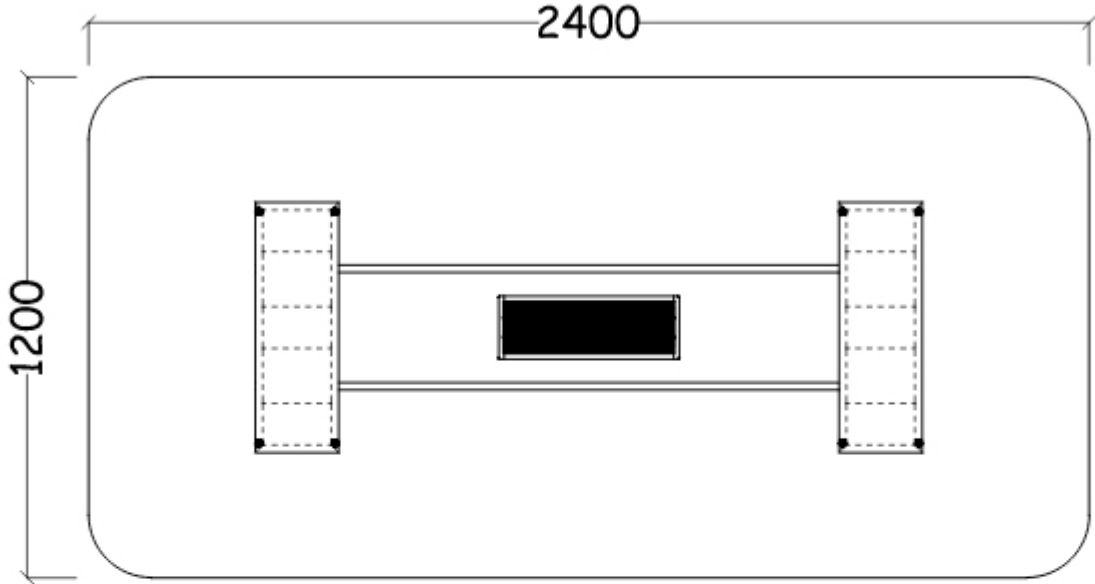

SOLANO MEETING TABLE

2400L x 1200W x 750H

SOLANO MEETING TABLE

3000L x 1200W x 750H

SOLANO MEETING TABLE

3600L x 1200W x 750H

SOLANO MEETING TABLE

4500L x 1200W x 750H

platos[®]
OFFICE FURNITURE

SOLANO MEETING TABLE

5400L x 1200W x 750H

SOLANO MEETING TABLE

6000L x 1200W x 750H

SOLANO MEETING TABLE

7500L x 1200W x 750H

SOLANO MEETING TABLE

8400L x 1200W x 750H