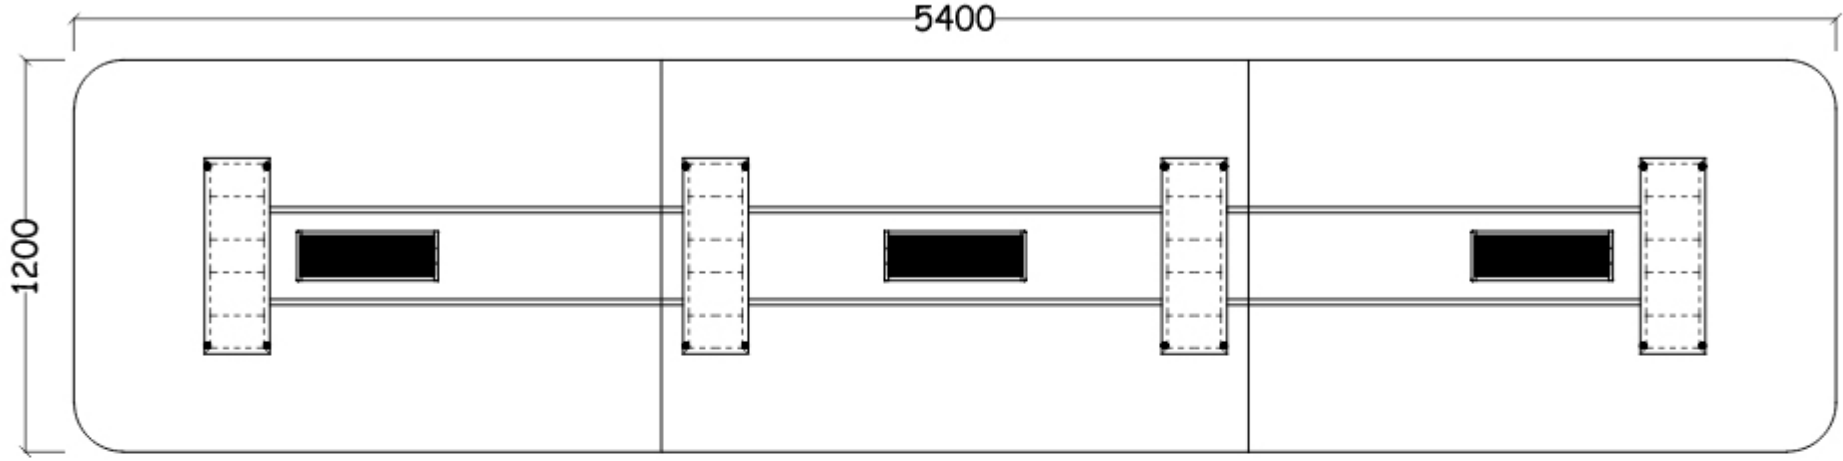

SOLANO MEETING TABLE

2400L x 1200W x 750H

SOLANO MEETING TABLE

3000L x 1200W x 750H

SOLANO MEETING TABLE

3600L x 1200W x 750H

SOLANO MEETING TABLE

4500L x 1200W x 750H

platos[®]
OFFICE FURNITURE

SOLANO MEETING TABLE

5400L x 1200W x 750H

SOLANO MEETING TABLE

6000L x 1200W x 750H

SOLANO MEETING TABLE

7500L x 1200W x 750H

SOLANO MEETING TABLE

8400L x 1200W x 750H