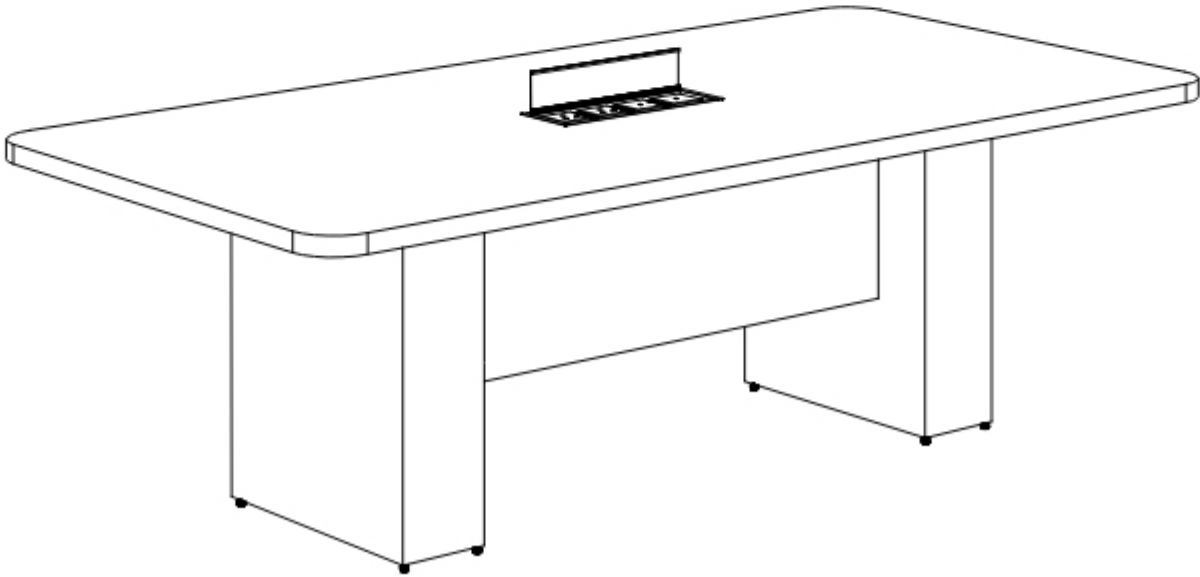

SOLANO MEETING TABLE

2400L x 1200W x 750H

SOLANO MEETING TABLE

3000L x 1200W x 750H

SOLANO MEETING TABLE

3600L x 1200W x 750H

SOLANO MEETING TABLE

4500L x 1200W x 750H

platos[®]
OFFICE FURNITURE

SOLANO MEETING TABLE

5400L x 1200W x 750H

SOLANO MEETING TABLE

6000L x 1200W x 750H

SOLANO MEETING TABLE

7500L x 1200W x 750H

SOLANO MEETING TABLE

8400L x 1200W x 750H