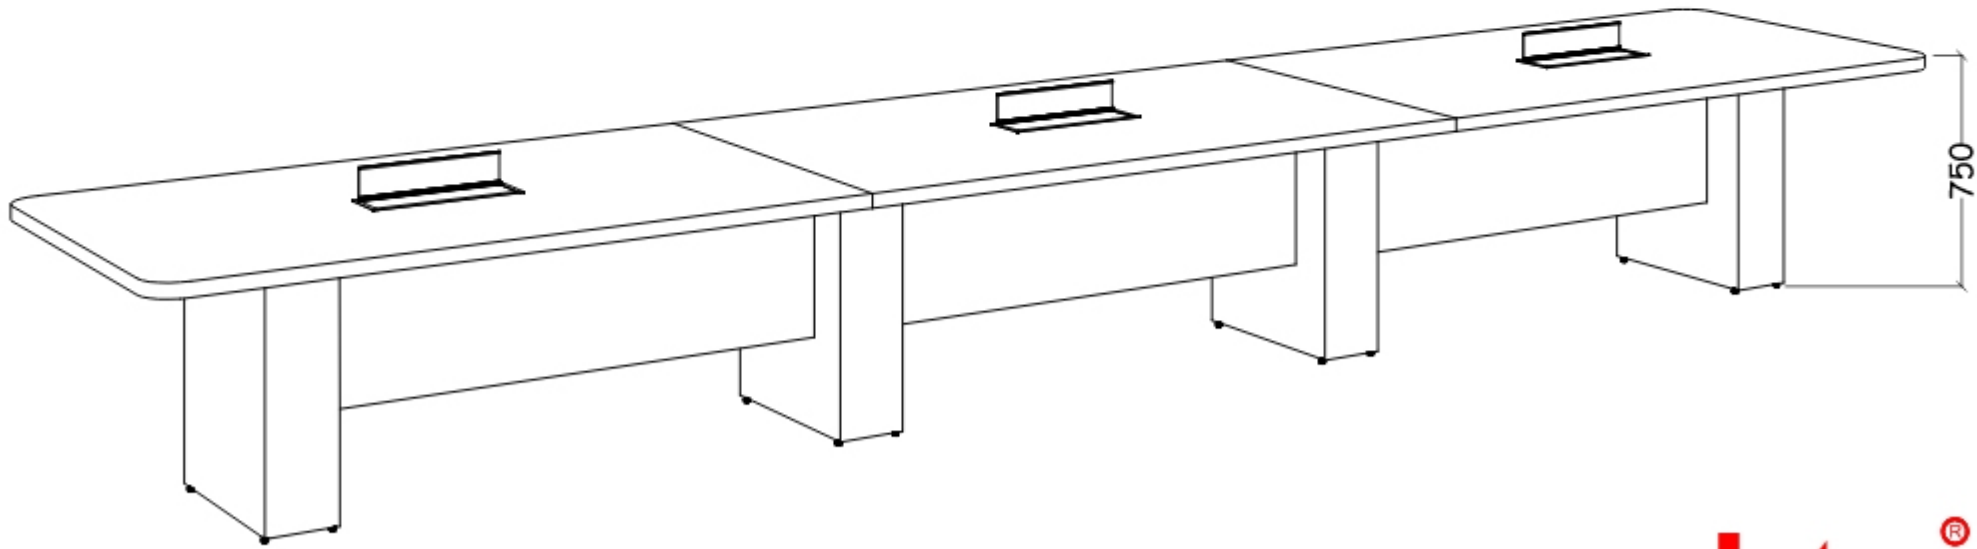

SOLANO MEETING TABLE

2400L x 1200W x 750H

SOLANO MEETING TABLE

3000L x 1200W x 750H

SOLANO MEETING TABLE

3600L x 1200W x 750H

SOLANO MEETING TABLE

4500L x 1200W x 750H

platos[®]
OFFICE FURNITURE

SOLANO MEETING TABLE

5400L x 1200W x 750H

SOLANO MEETING TABLE

6000L x 1200W x 750H

SOLANO MEETING TABLE

7500L x 1200W x 750H

SOLANO MEETING TABLE