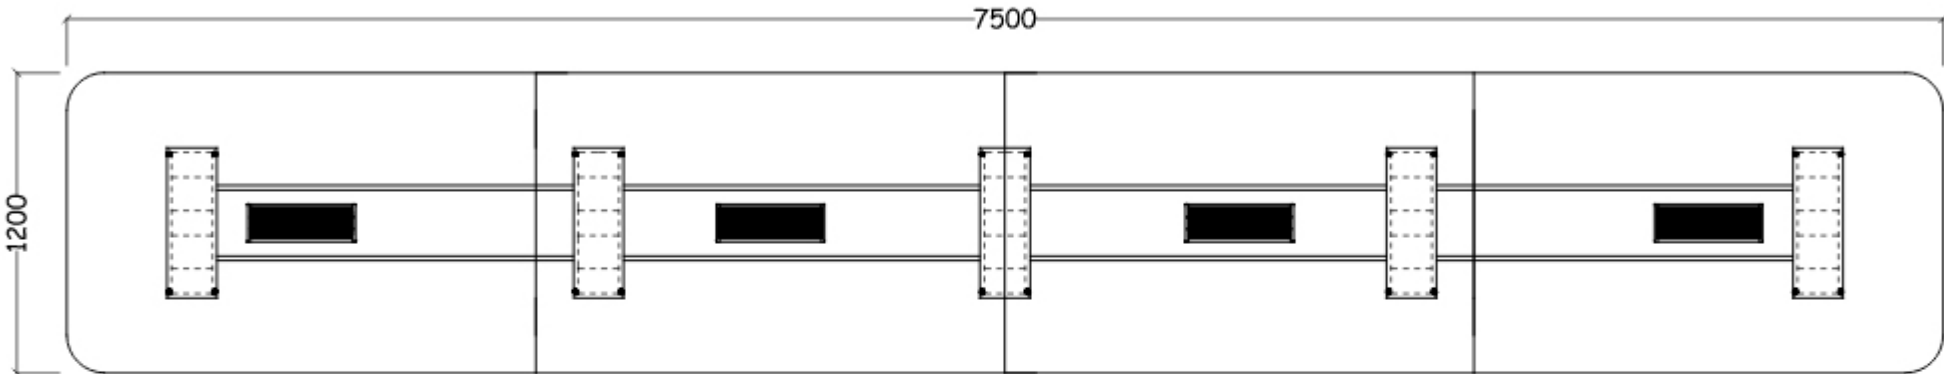

SOLANO MEETING TABLE

2400L x 1200W x 750H

SOLANO MEETING TABLE

3000L x 1200W x 750H

SOLANO MEETING TABLE

3600L x 1200W x 750H

SOLANO MEETING TABLE

4500L x 1200W x 750H

platos[®]
OFFICE FURNITURE

SOLANO MEETING TABLE

5400L x 1200W x 750H

SOLANO MEETING TABLE

6000L x 1200W x 750H

SOLANO MEETING TABLE

7500L x 1200W x 750H

SOLANO MEETING TABLE

8400L x 1200W x 750H