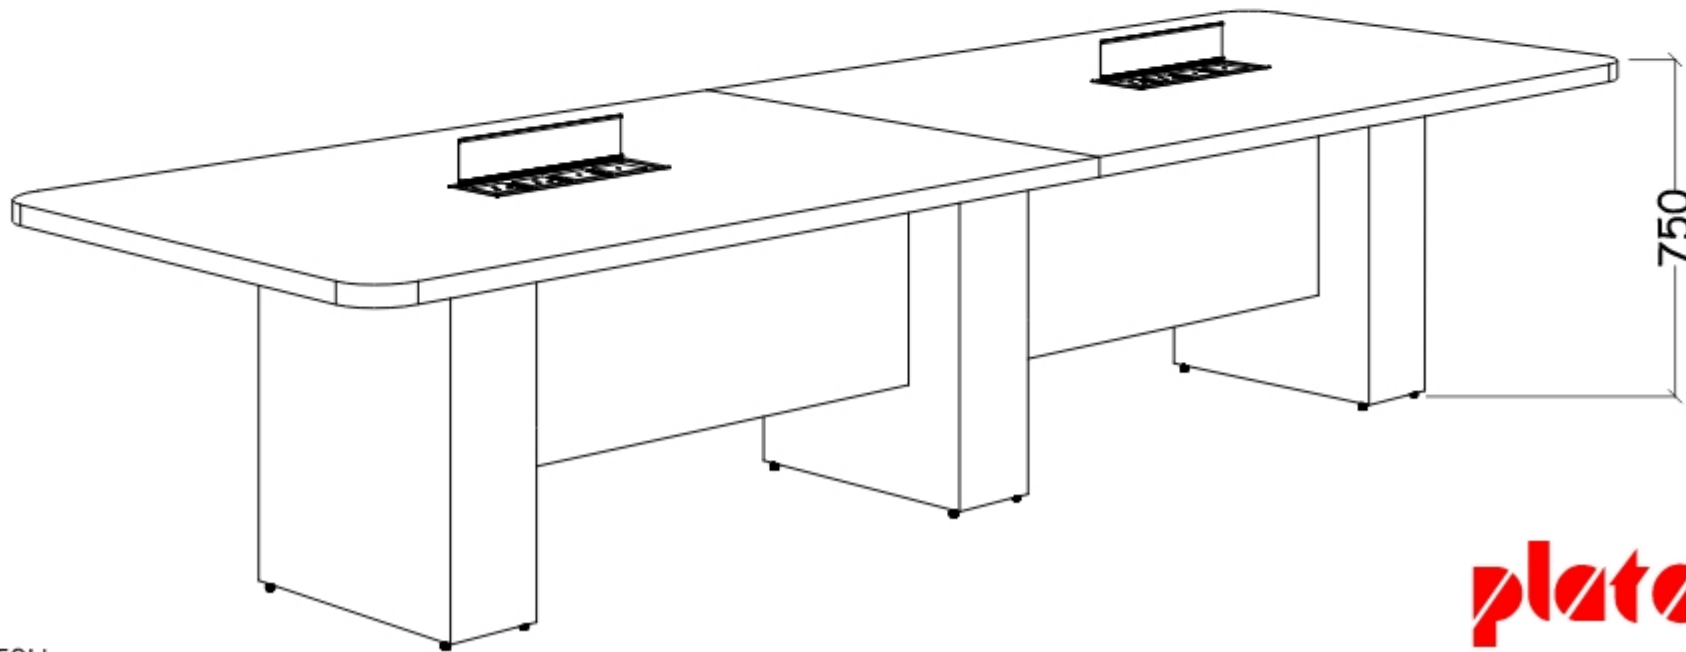

SOLANO MEETING TABLE

2400L x 1200W x 750H

SOLANO MEETING TABLE

3000L x 1200W x 750H

SOLANO MEETING TABLE

3600L x 1200W x 750H

SOLANO MEETING TABLE

4500L x 1200W x 750H

platos[®]
OFFICE FURNITURE

SOLANO MEETING TABLE

5400L x 1200W x 750H

SOLANO MEETING TABLE

6000L x 1200W x 750H

SOLANO MEETING TABLE

7500L x 1200W x 750H

SOLANO MEETING TABLE

8400L x 1200W x 750H