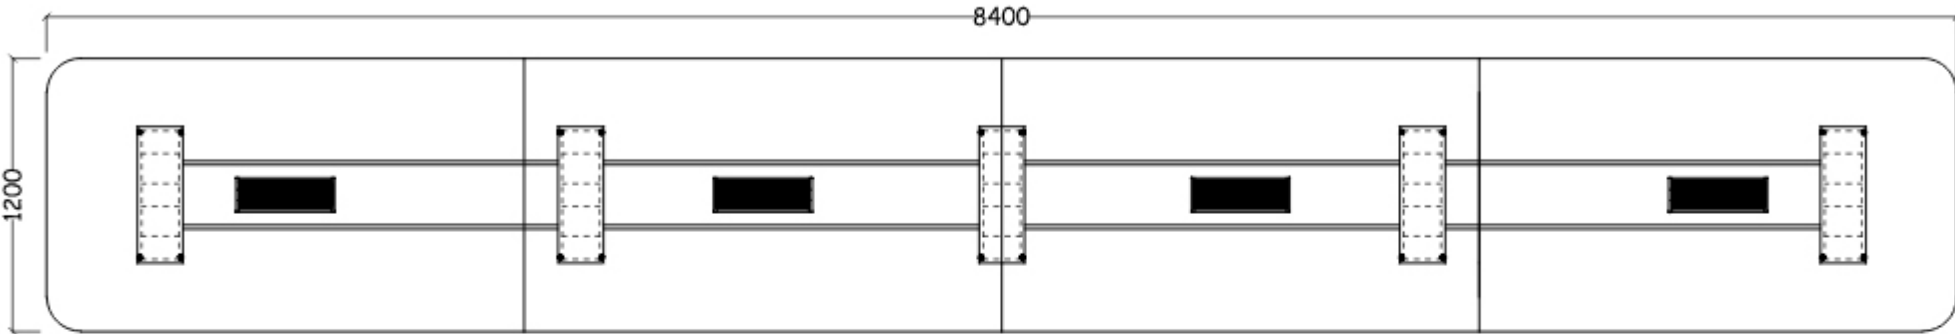

SOLANO MEETING TABLE

2400L x 1200W x 750H

SOLANO MEETING TABLE

3000L x 1200W x 750H

SOLANO MEETING TABLE

3600L x 1200W x 750H

SOLANO MEETING TABLE

4500L x 1200W x 750H

platos[®]
OFFICE FURNITURE

SOLANO MEETING TABLE

5400L x 1200W x 750H

SOLANO MEETING TABLE

6000L x 1200W x 750H

SOLANO MEETING TABLE

7500L x 1200W x 750H

SOLANO MEETING TABLE

8400L x 1200W x 750H