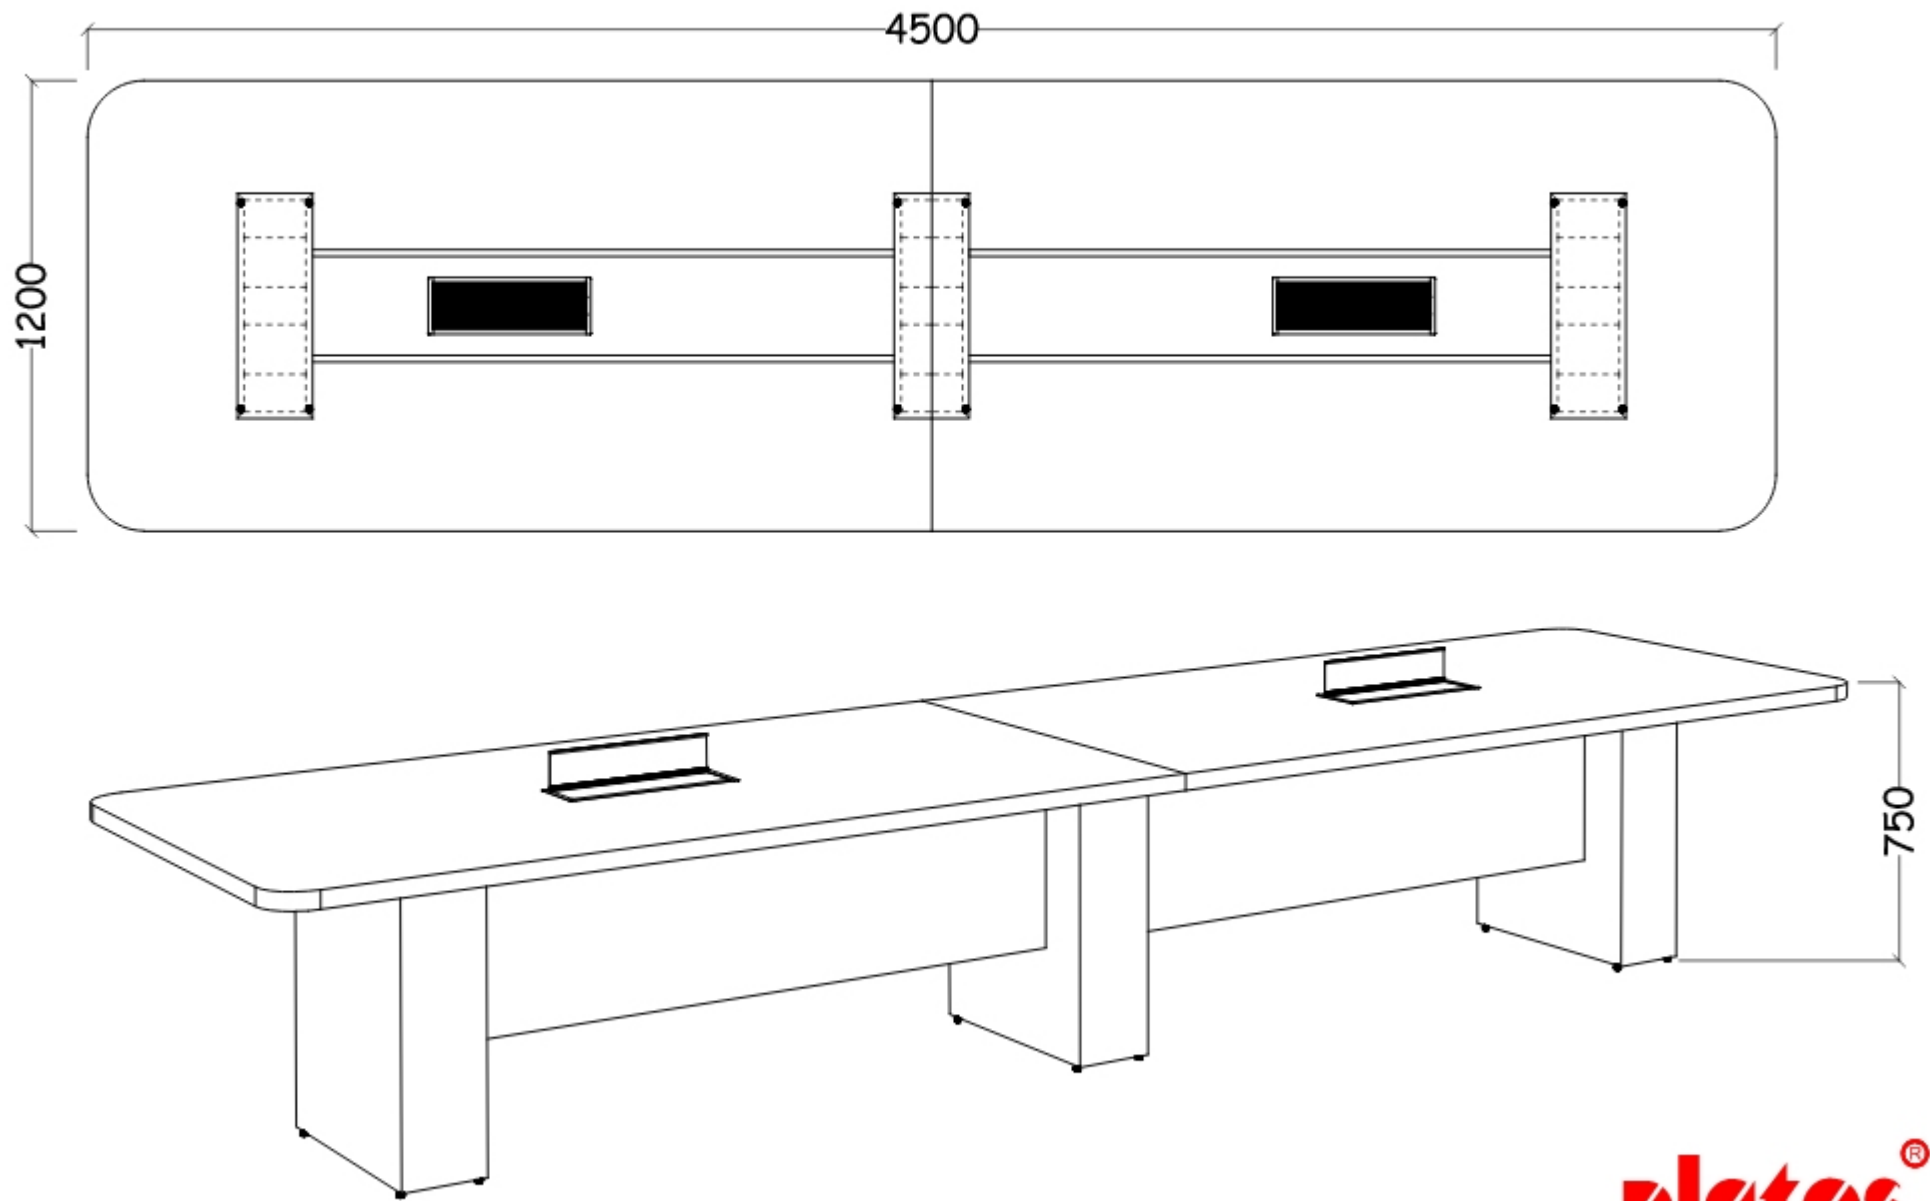

SOLANO MEETING TABLE

2400L x 1200W x 750H

SOLANO MEETING TABLE

3000L x 1200W x 750H

SOLANO MEETING TABLE

3600L x 1200W x 750H

SOLANO MEETING TABLE

4500L x 1200W x 750H

platos[®]
OFFICE FURNITURE

SOLANO MEETING TABLE

5400L x 1200W x 750H

SOLANO MEETING TABLE

6000L x 1200W x 750H

SOLANO MEETING TABLE

7500L x 1200W x 750H

SOLANO MEETING TABLE

8400L x 1200W x 750H