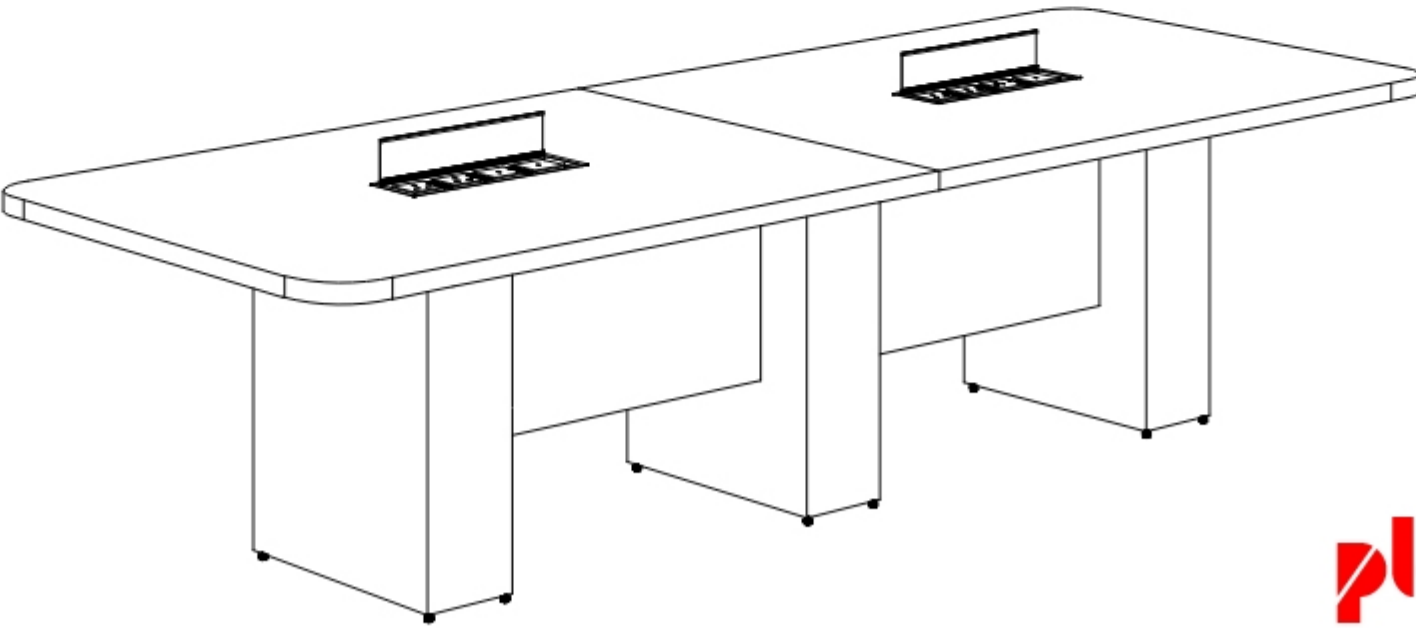

SOLANO MEETING TABLE

2400L x 1200W x 750H

SOLANO MEETING TABLE

3000L x 1200W x 750H

SOLANO MEETING TABLE

3600L x 1200W x 750H

SOLANO MEETING TABLE

4500L x 1200W x 750H

platos[®]
OFFICE FURNITURE

SOLANO MEETING TABLE

5400L x 1200W x 750H

SOLANO MEETING TABLE

6000L x 1200W x 750H

SOLANO MEETING TABLE

7500L x 1200W x 750H

SOLANO MEETING TABLE

8400L x 1200W x 750H