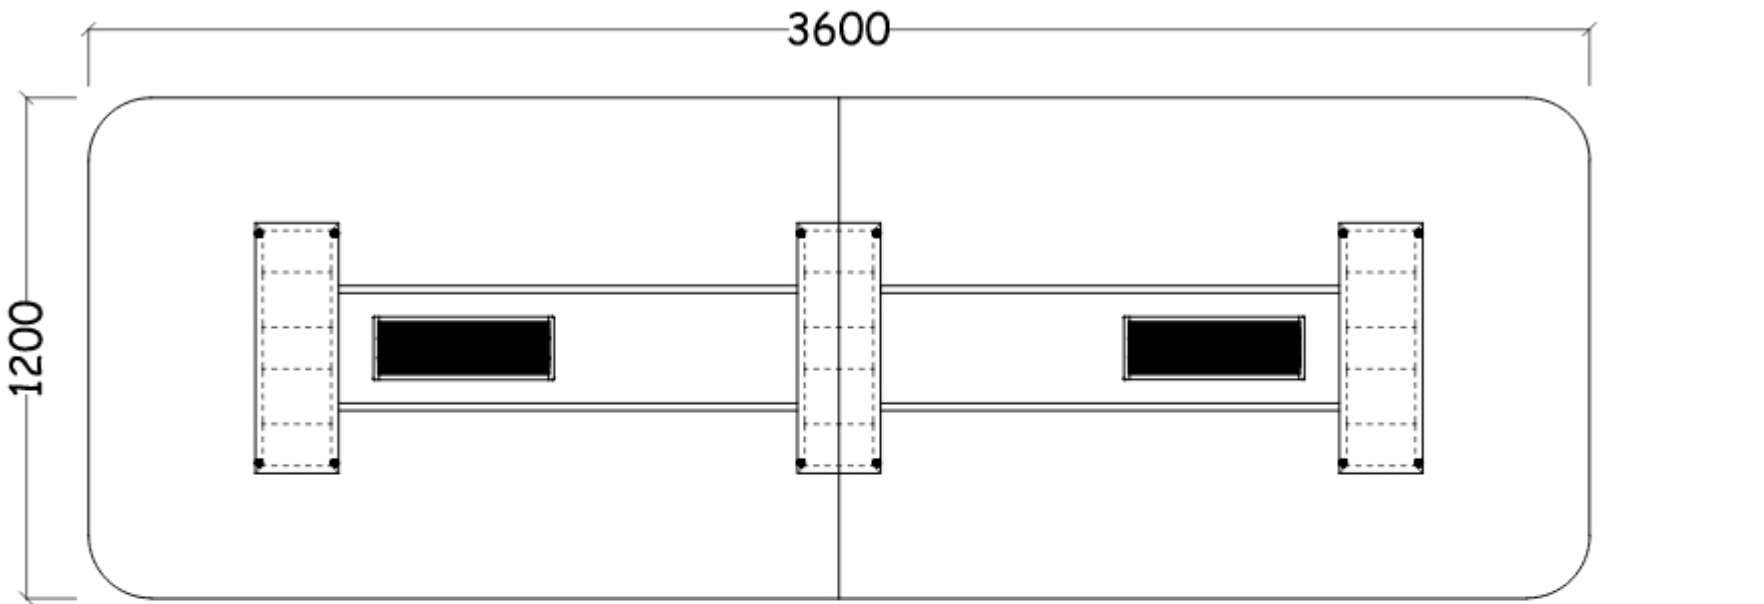

SOLANO MEETING TABLE

2400L x 1200W x 750H

SOLANO MEETING TABLE

3000L x 1200W x 750H

SOLANO MEETING TABLE

3600L x 1200W x 750H

SOLANO MEETING TABLE

4500L x 1200W x 750H

platos[®]
OFFICE FURNITURE

SOLANO MEETING TABLE

5400L x 1200W x 750H

SOLANO MEETING TABLE

6000L x 1200W x 750H

SOLANO MEETING TABLE

7500L x 1200W x 750H

SOLANO MEETING TABLE

8400L x 1200W x 750H