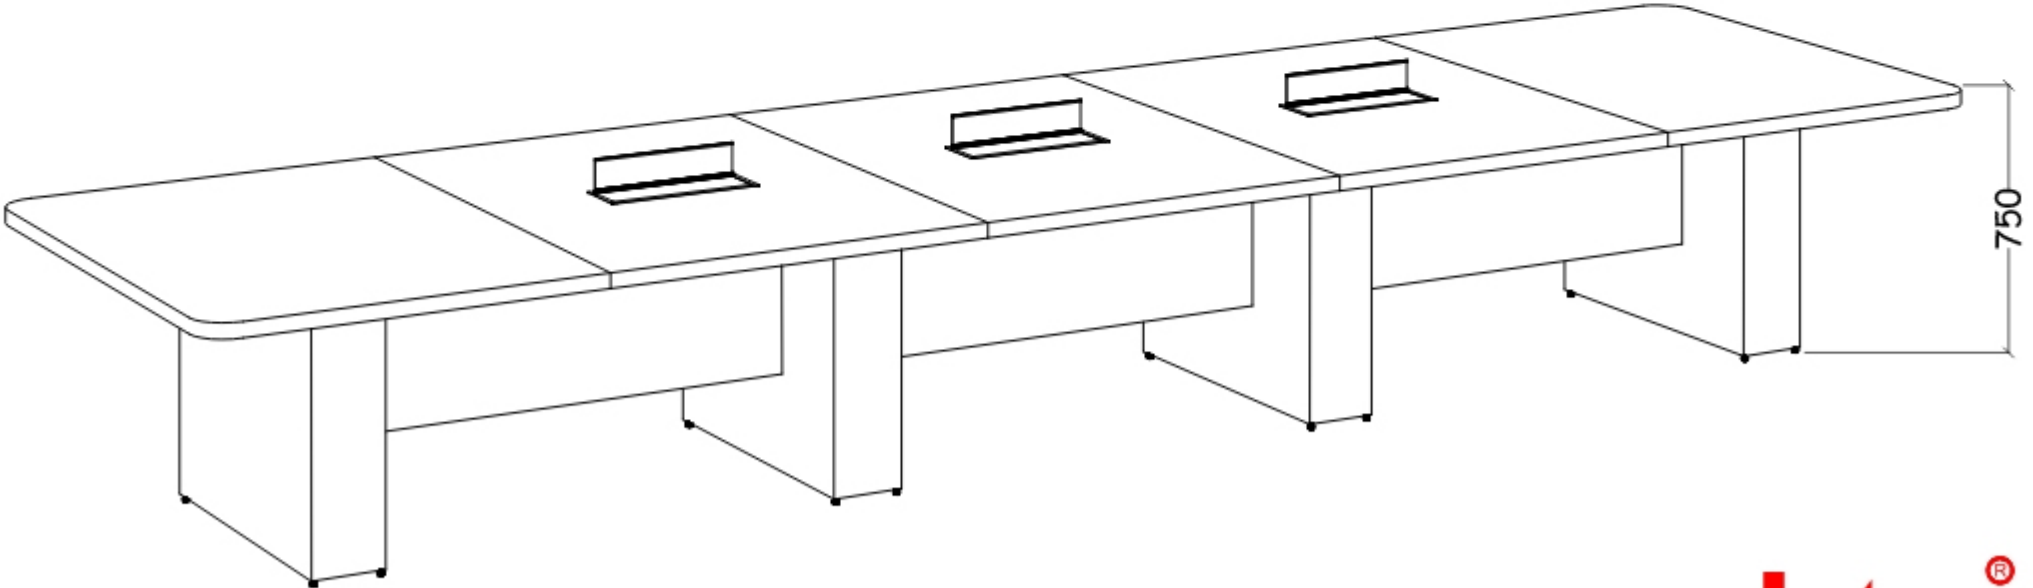

SOLANO MEETING TABLE

2400L x 1200W x 750H

SOLANO MEETING TABLE

3000L x 1200W x 750H

SOLANO MEETING TABLE

3600L x 1200W x 750H

SOLANO MEETING TABLE

4500L x 1200W x 750H

platos[®]
OFFICE FURNITURE

SOLANO MEETING TABLE

5400L x 1200W x 750H

SOLANO MEETING TABLE

6000L x 1200W x 750H

SOLANO MEETING TABLE

7500L x 1200W x 750H

SOLANO MEETING TABLE

8400L x 1200W x 750H