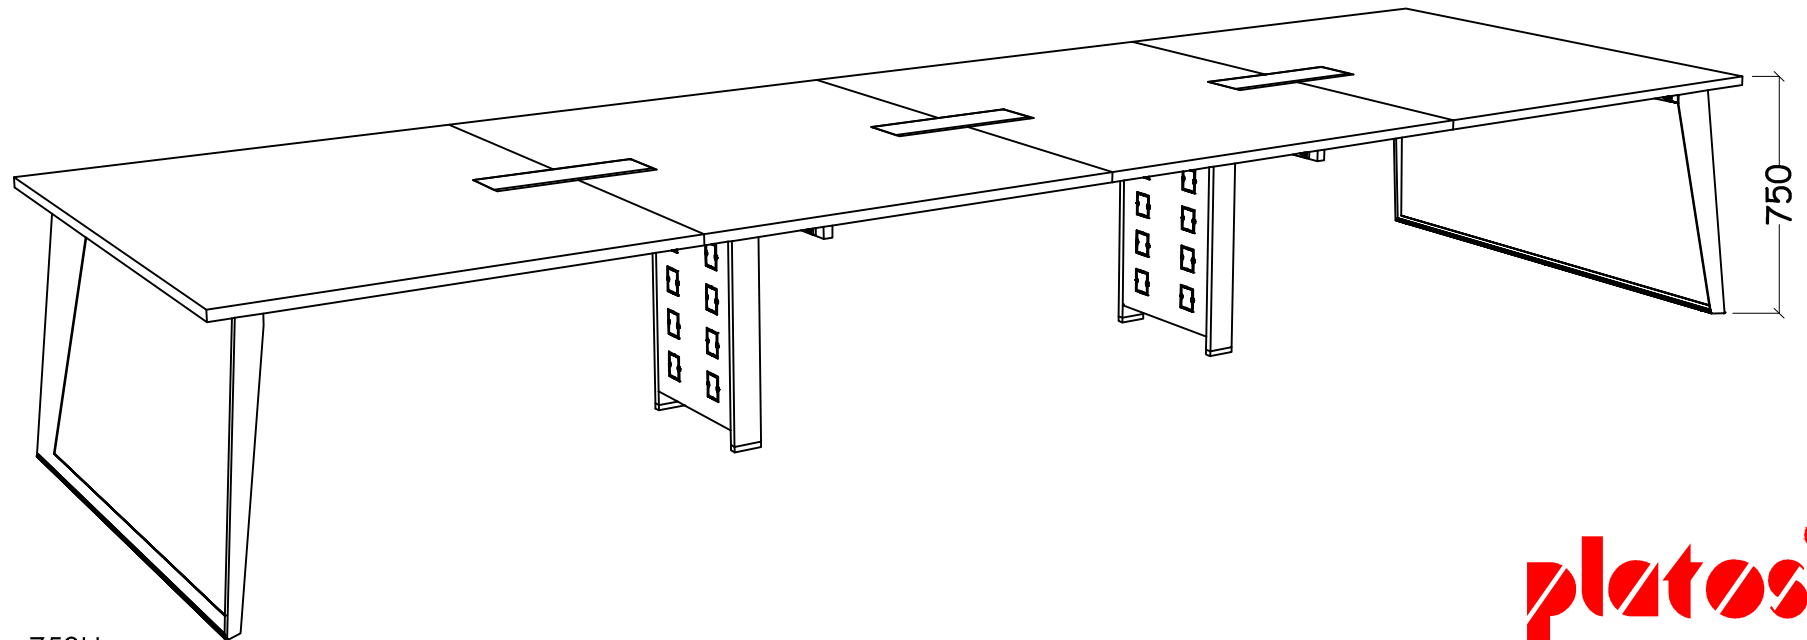

MB MEETING TABLE
cablE tower

4800L x 1500W x 750H