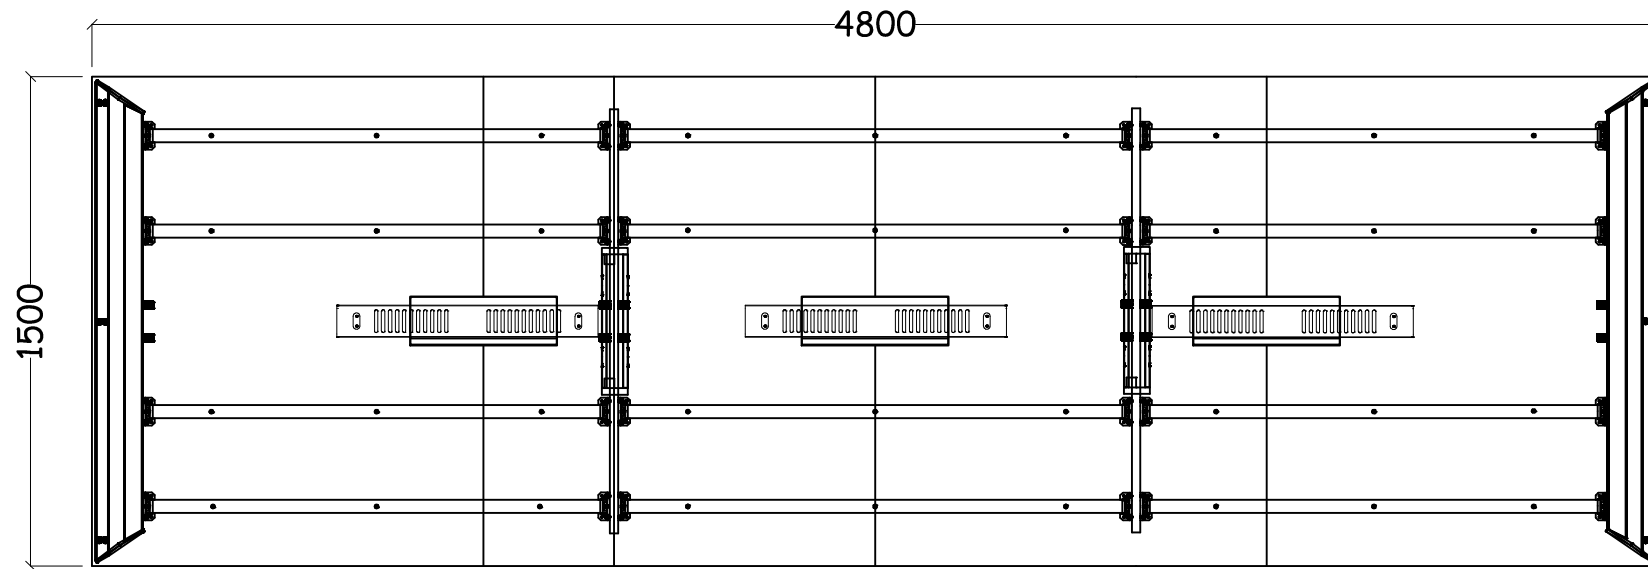

MB MEETING TABLE
cablE tower

4800L x 1500W x 750H