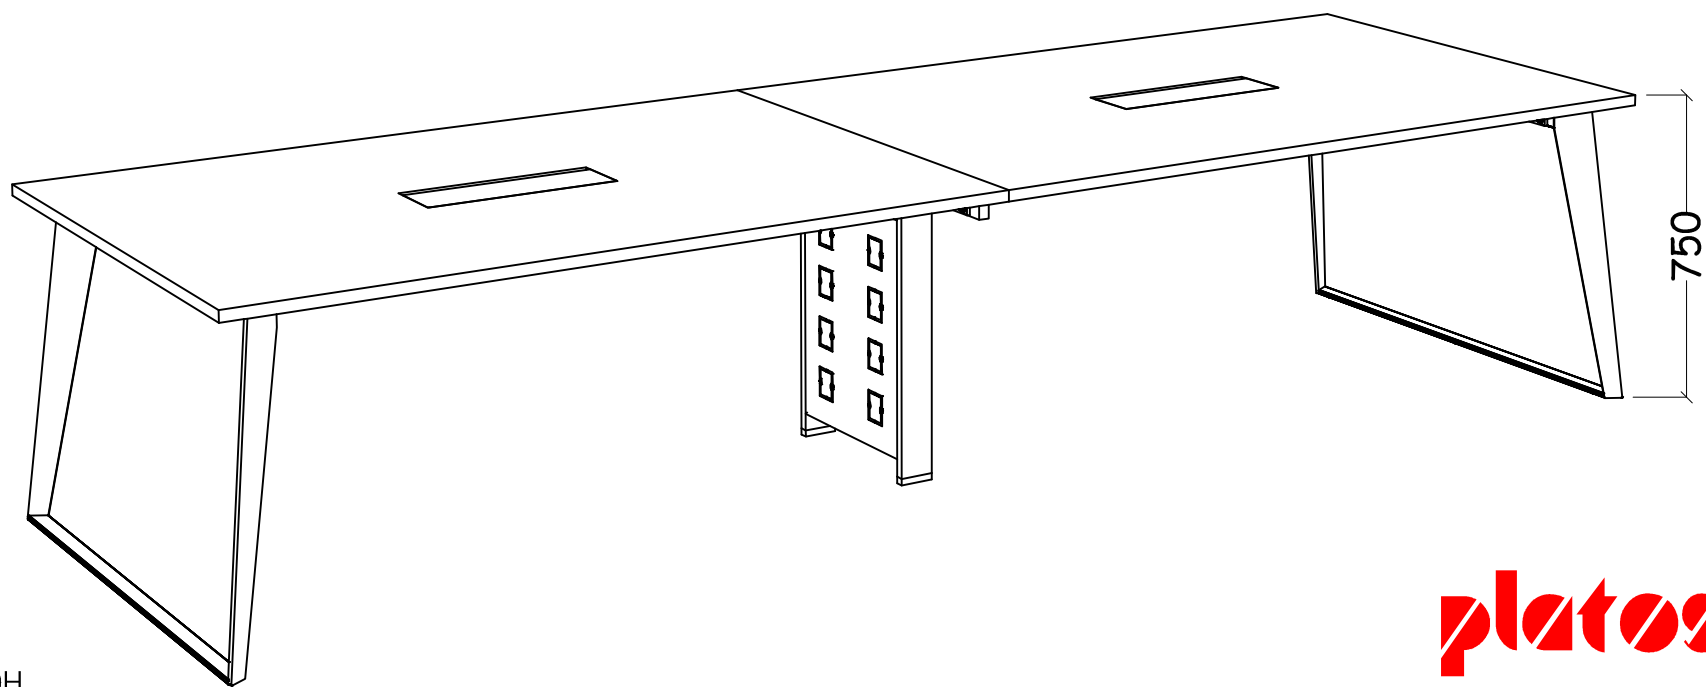

MB MEETING TABLE
cablE tower

3600L x 1200W x 750H