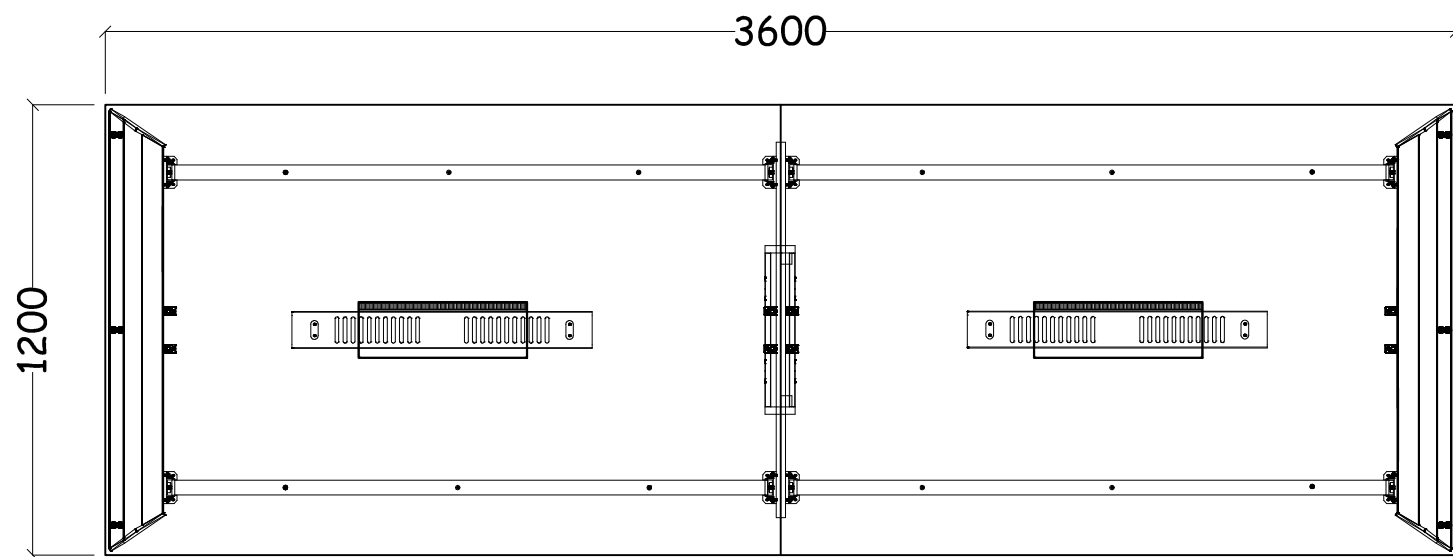

MB MEETING TABLE
cablE tower

3600L x 1200W x 750H