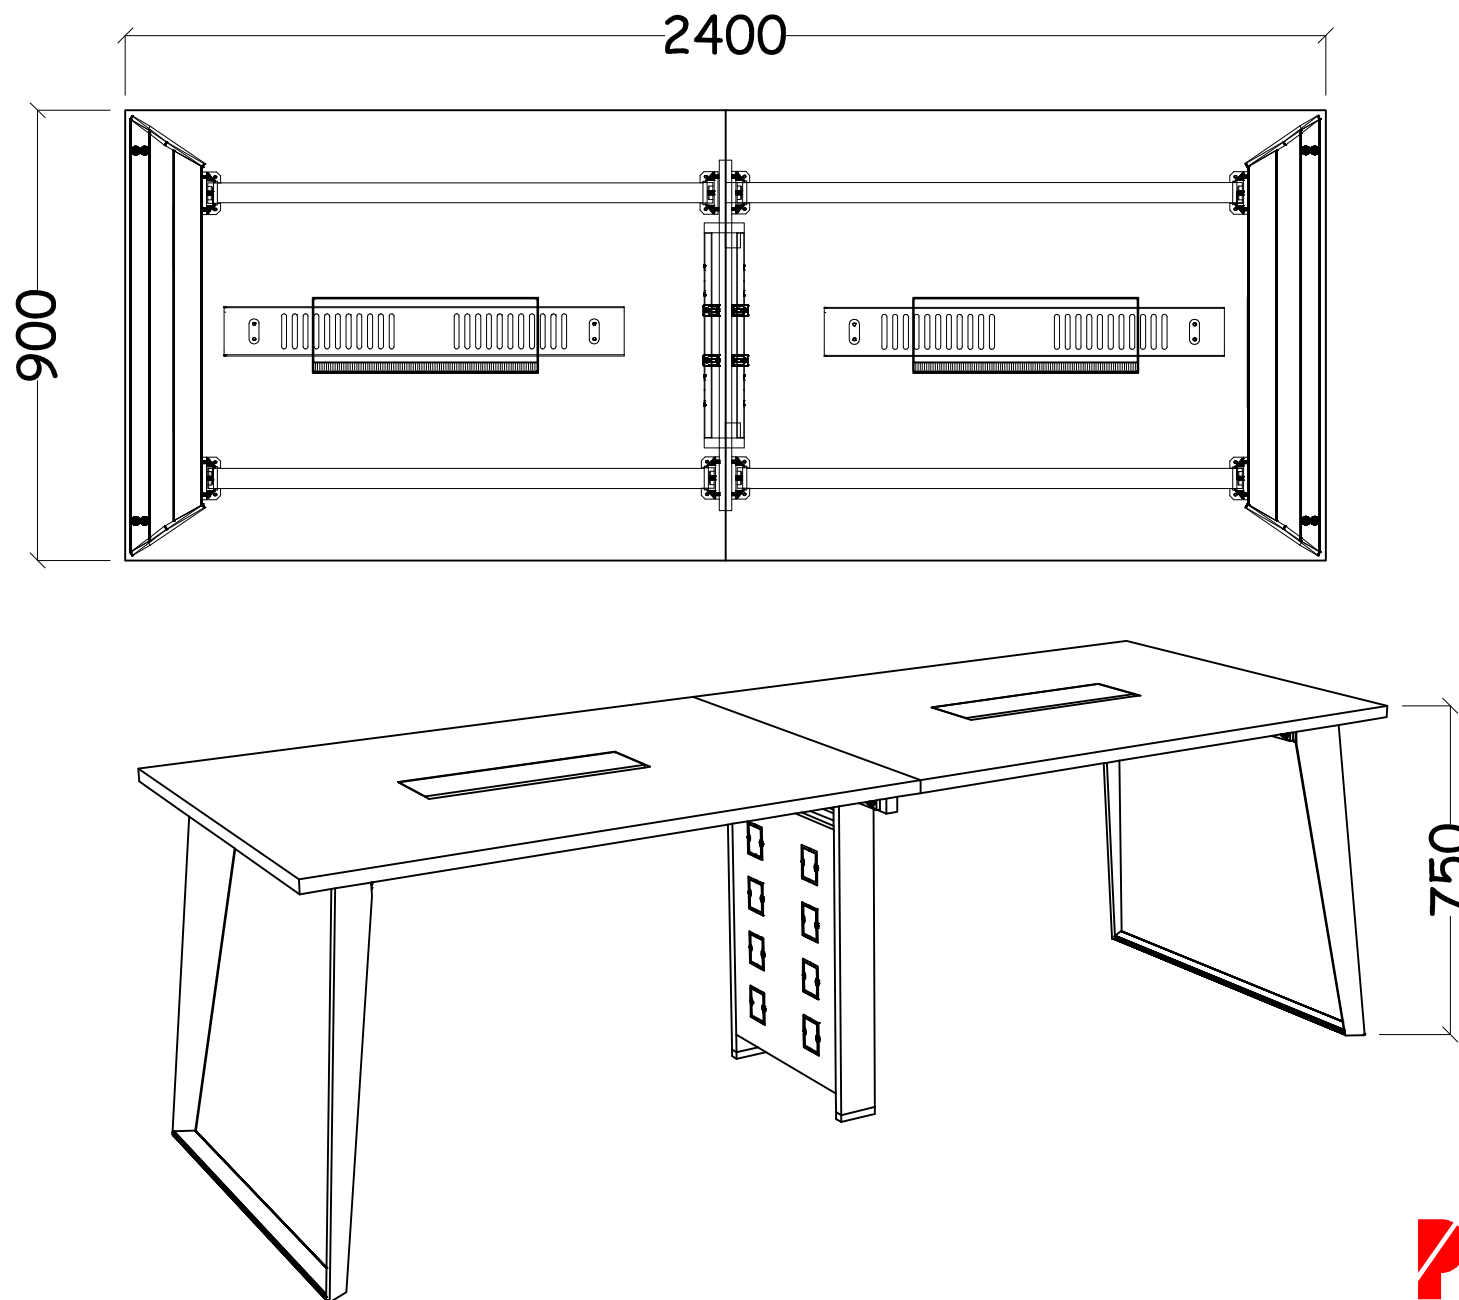

MB MEETING TABLE
cablE tower

2400L x 900W x 750H