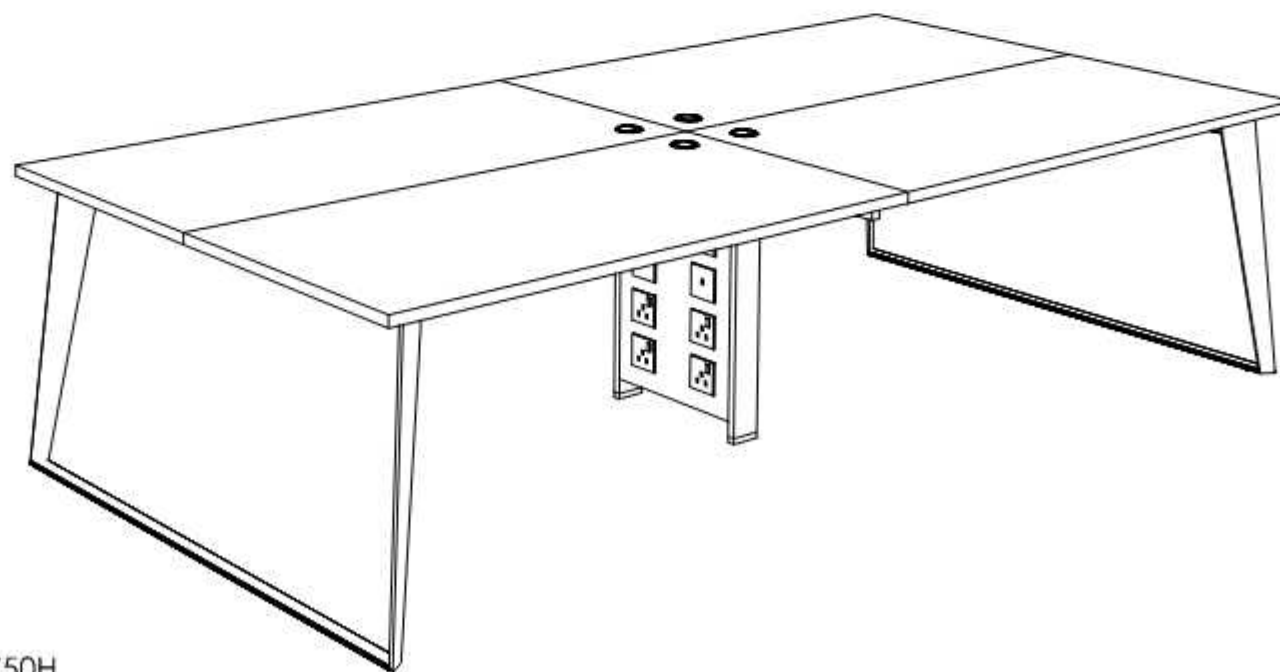

General Workstation
GW-MB14

table : 1500L x 750W x 750H