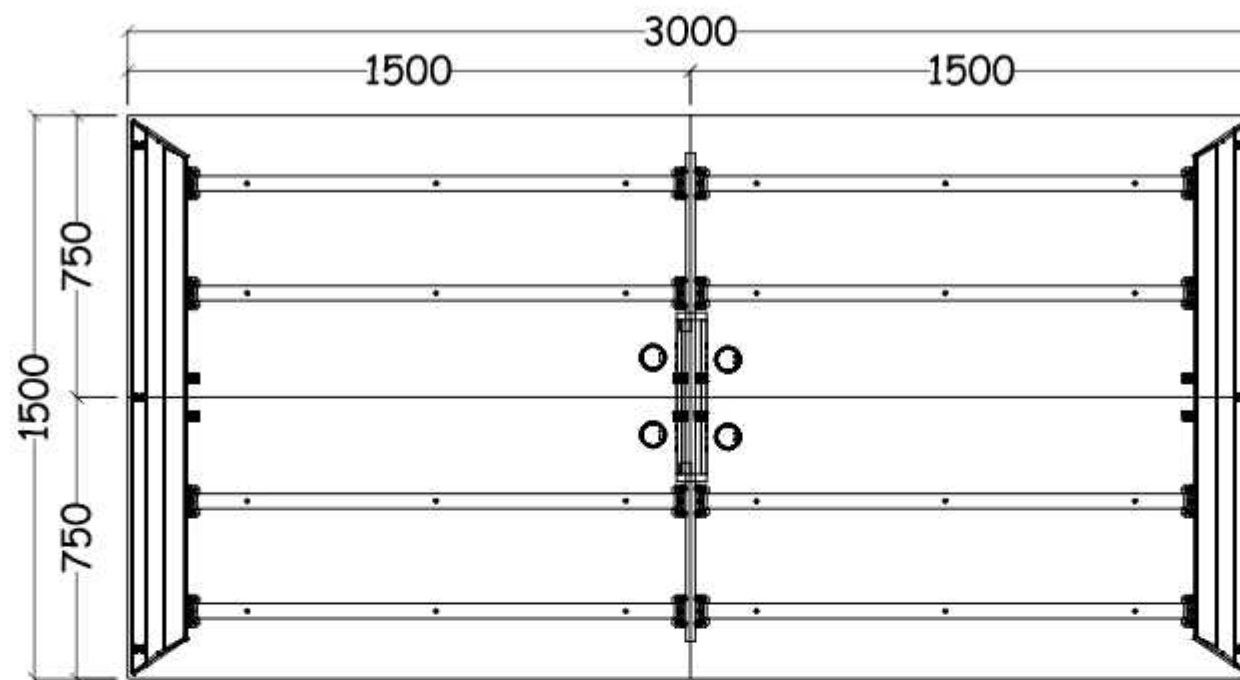

General Workstation
GW-MB14

table : 1500L x 750W x 750H