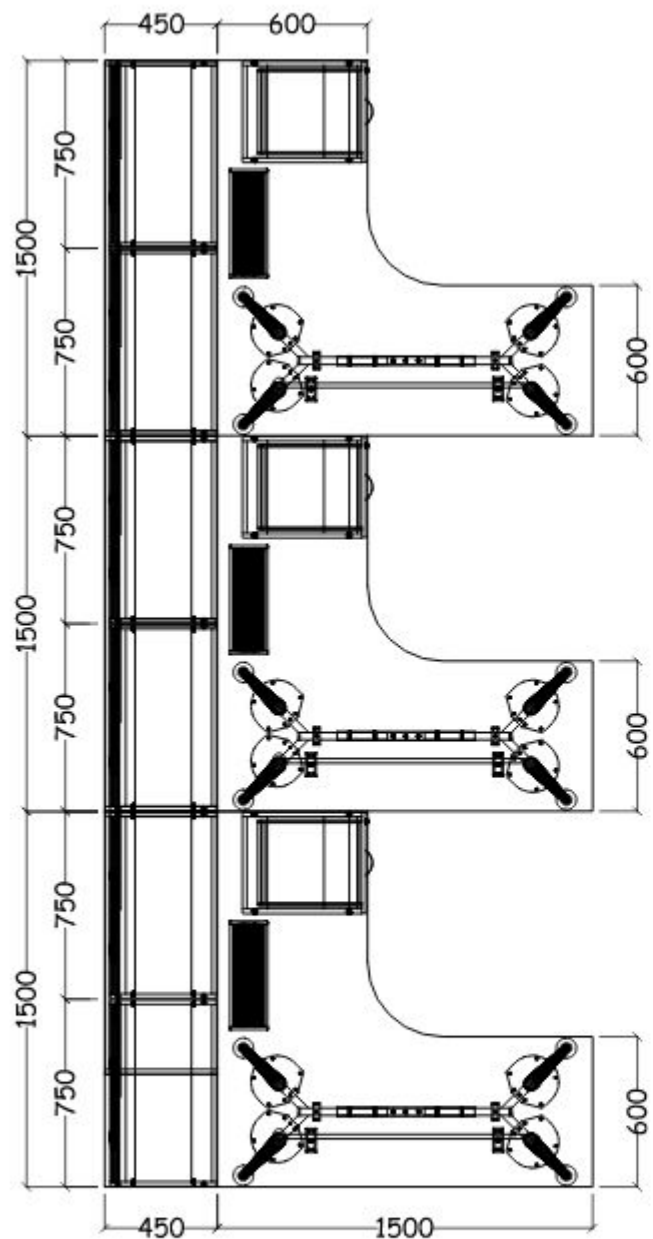

General Workstation
GW-SG10

rectangular table : 1500/600L x 1500/600w x 750H
side cabinet : 750L x 450W x 1100