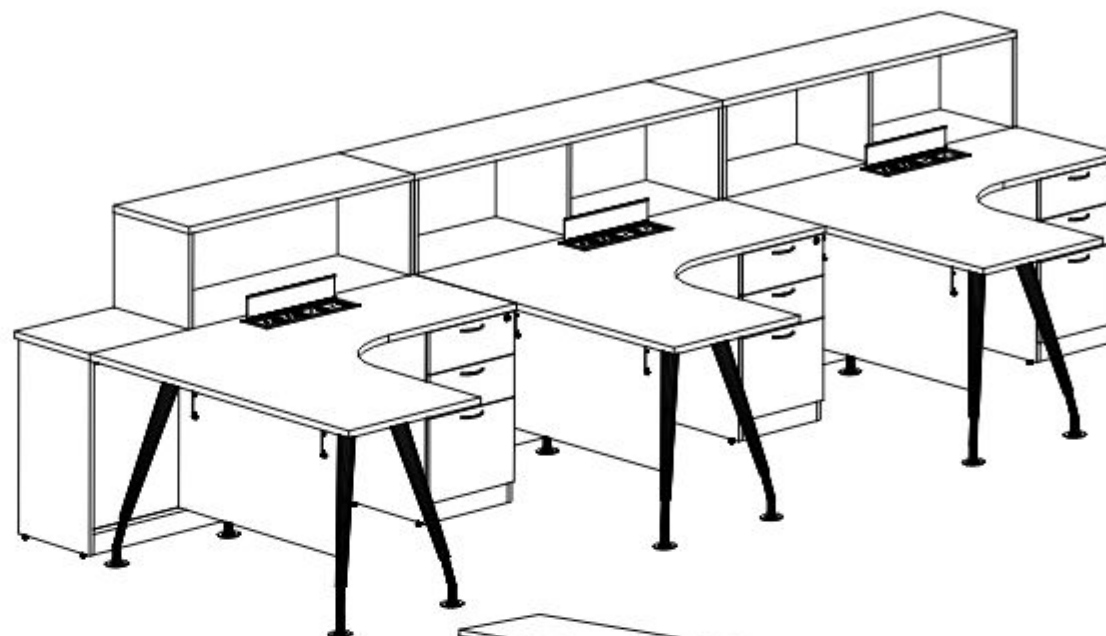

General Workstation
GW-SG10

rectangular table : 1500/600L x 1500/600w x 750H
side cabinet : 750L x 450W x 1100