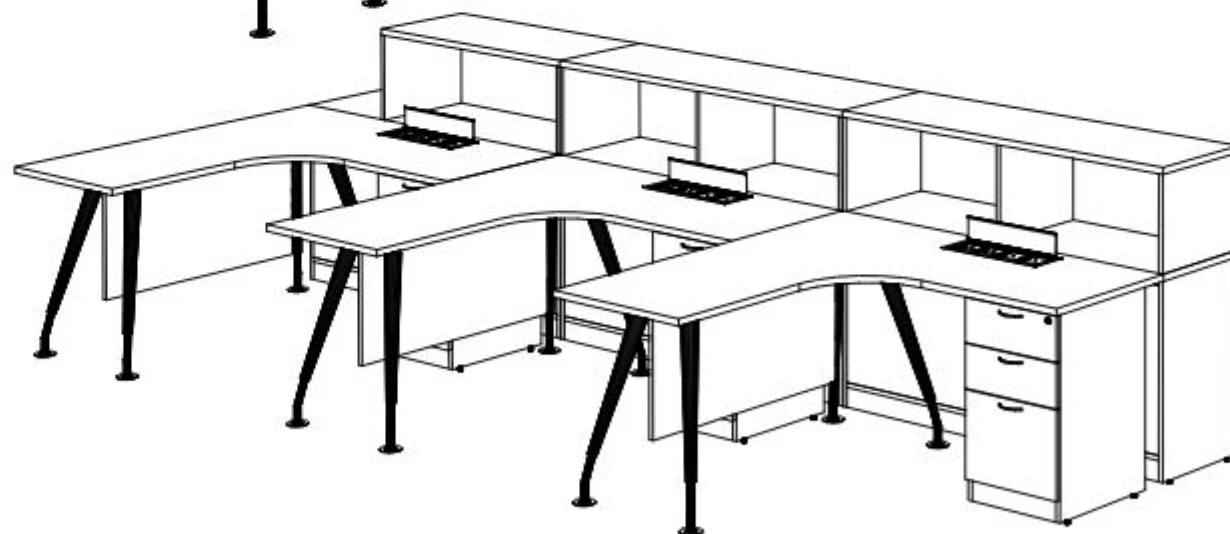

General Workstation
GW-SG10

rectangular table : 1500/600L x 1500/600w x 750H
side cabinet : 750L x 450W x 1100