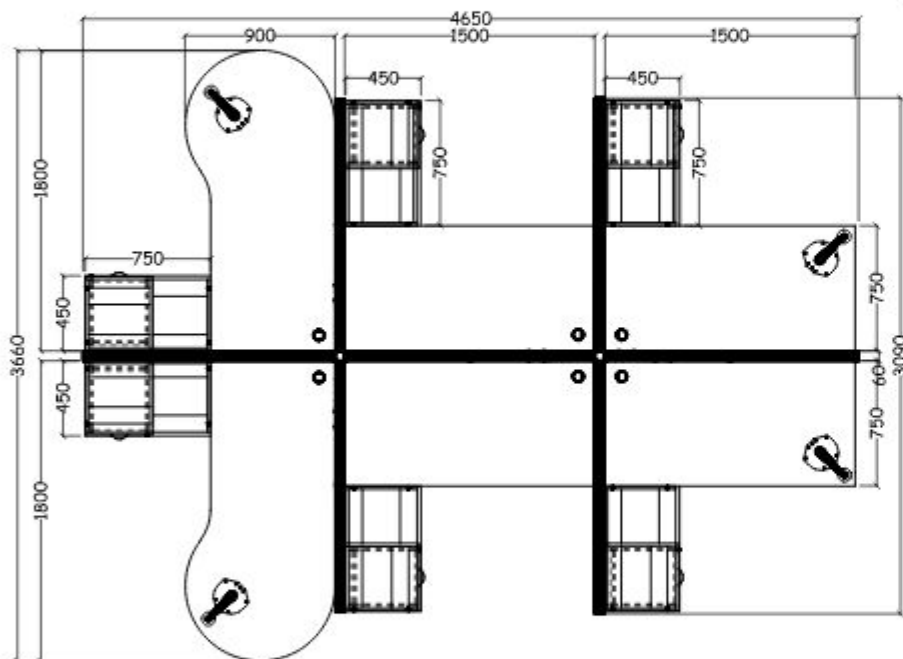

General Workstation
GW-US09

- rectangular table : 1500L x 750w x 750H
- peninsular table : 1800L x 900W x 750H
- side return cabinet : 750L x 450W x 750H
- full board partition : 750L x 60W x 1050H