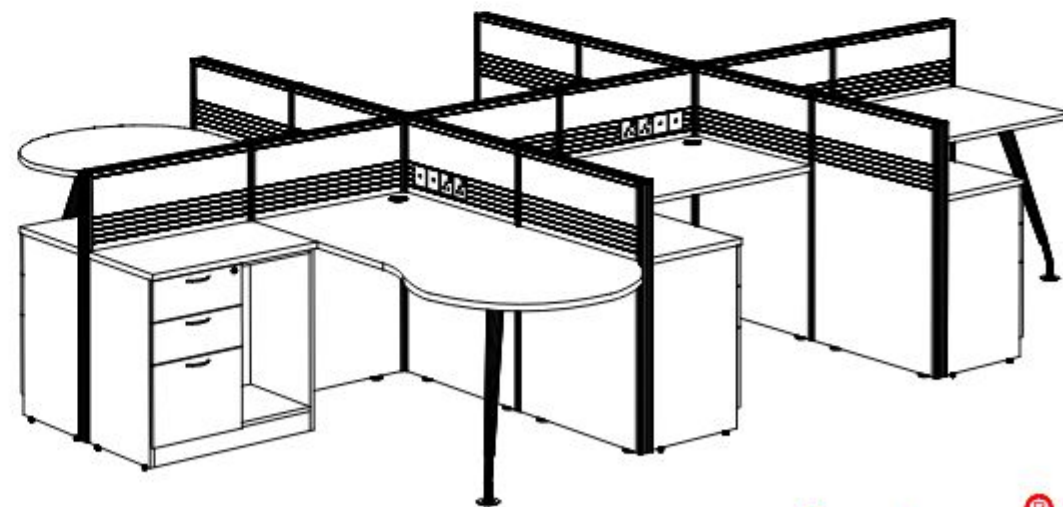

General Workstation
GW-US09

- rectangular table : 1500L x 750w x 750H
- peninsular table : 1800L x 900W x 750H
- side return cabinet : 750L x 450W x 750H
- full board partition : 750L x 60W x 1050H