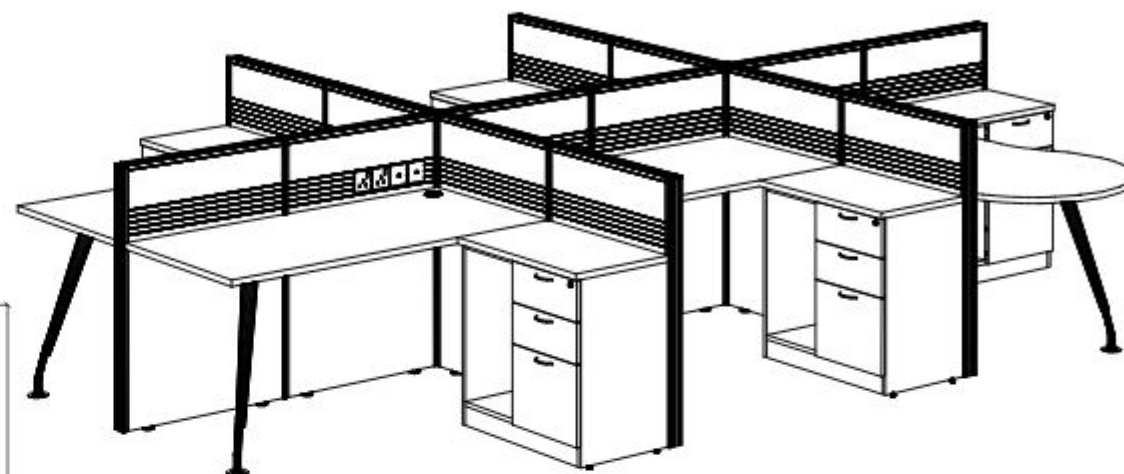

General Workstation
GW-US09

- rectangular table : 1500L x 750w x 750H
- peninsular table : 1800L x 900W x 750H
- side return cabinet : 750L x 450W x 750H
- full board partition : 750L x 60W x 1050H