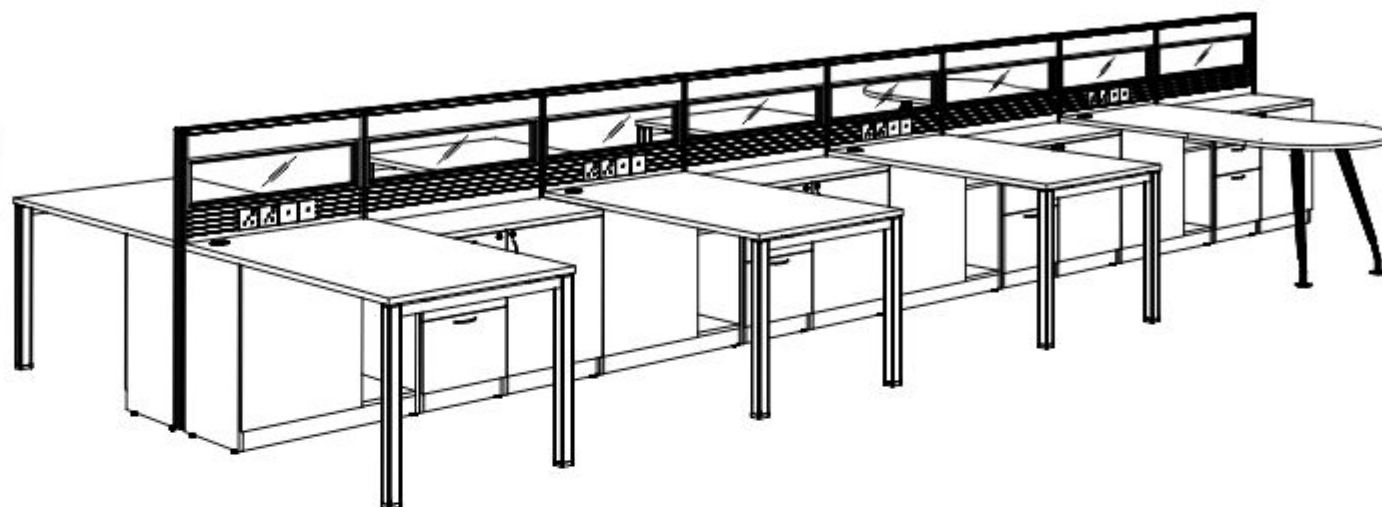

General Workstation GW-UR08

rectangular table : 1500L x 800W x 750H
 peninsular table : 1800L x 900W x 750H
 side return cabinet : 900L x 450W x 725H
 half glass partition : 750L x 60T x 1200H

platos[®]
 OFFICE FURNITURE