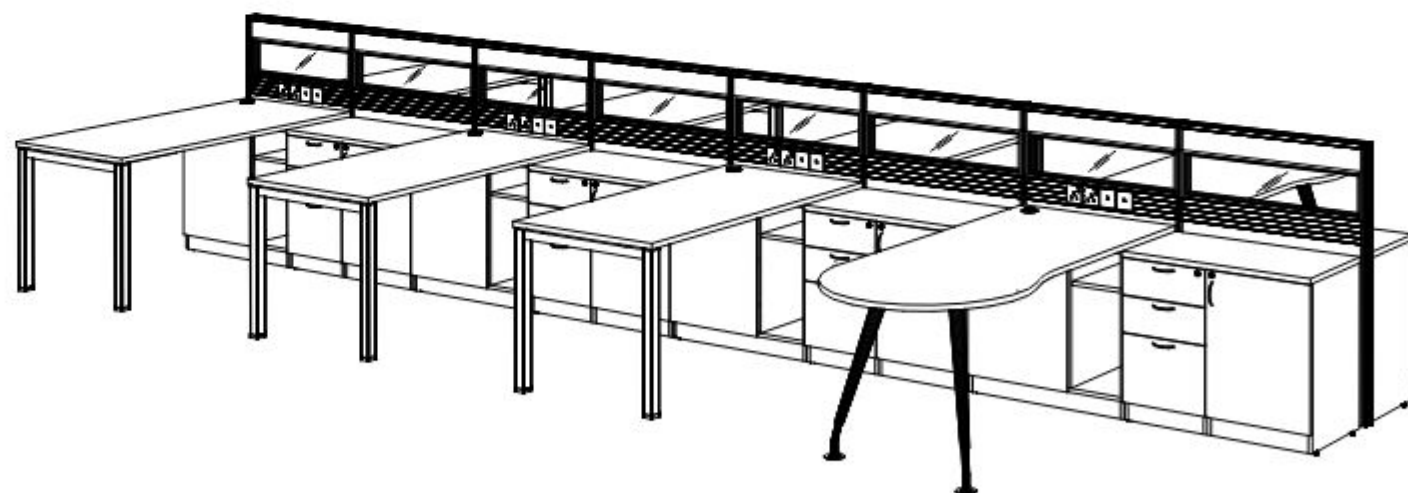

General Workstation GW-UR08

rectangular table : 1500L x 800W x 750H
 peninsular table : 1800L x 900W x 750H
 side return cabinet : 900L x 450W x 725H
 half glass partition : 750L x 60T x 1200H

platos[®]
 OFFICE FURNITURE