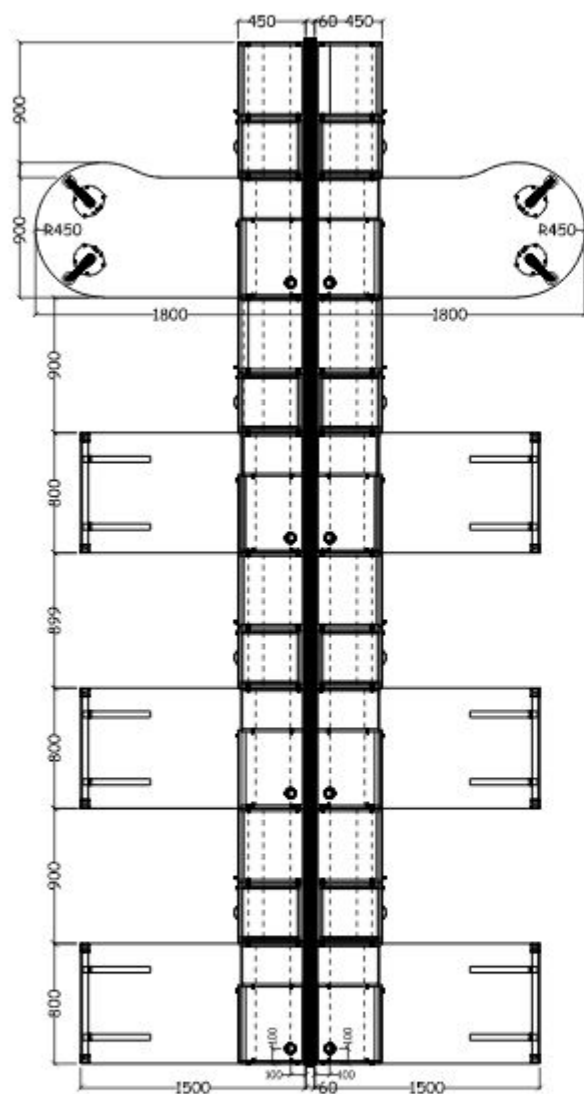

General Workstation GW-UR08

rectangular table : 1500L x 800W x 750H
 peninsular table : 1800L x 900W x 750H
 side return cabinet : 900L x 450W x 725H
 half glass partition : 750L x 60T x 1200H

platos[®]
 OFFICE FURNITURE