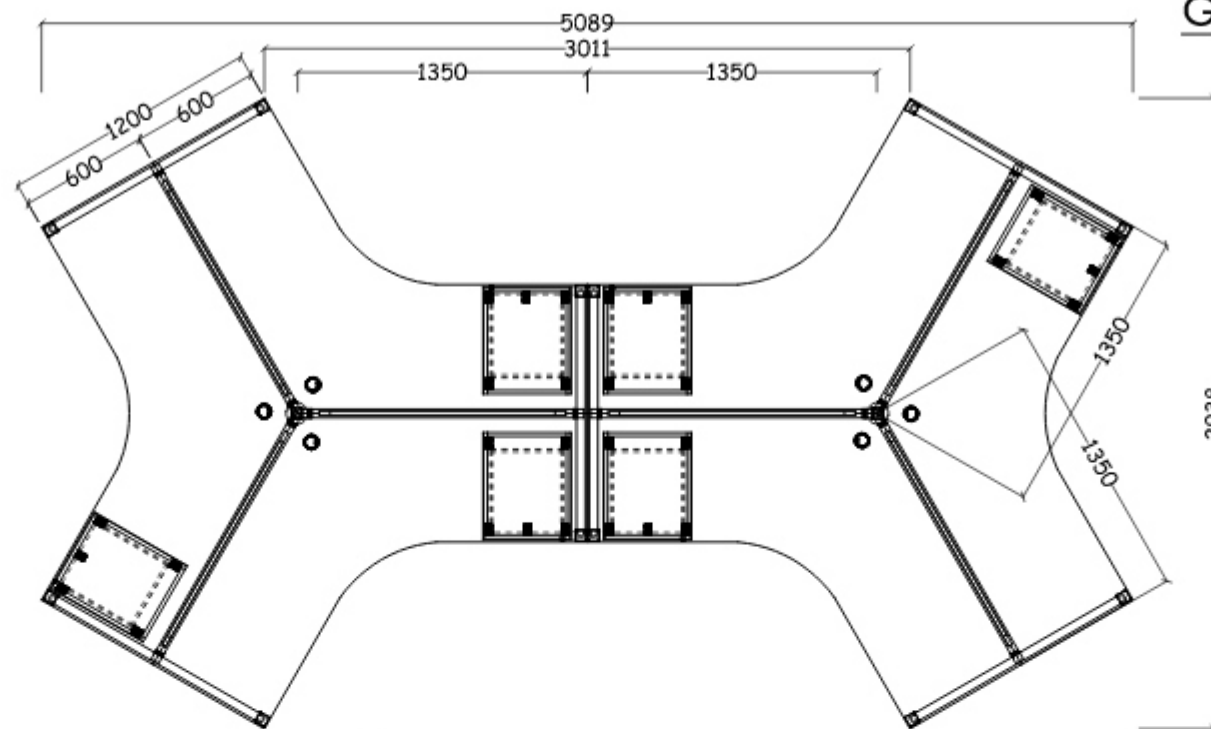

General Workstation
GW-UR07

v-shape table : 1350/600L x 1350/600W x 750/1050H