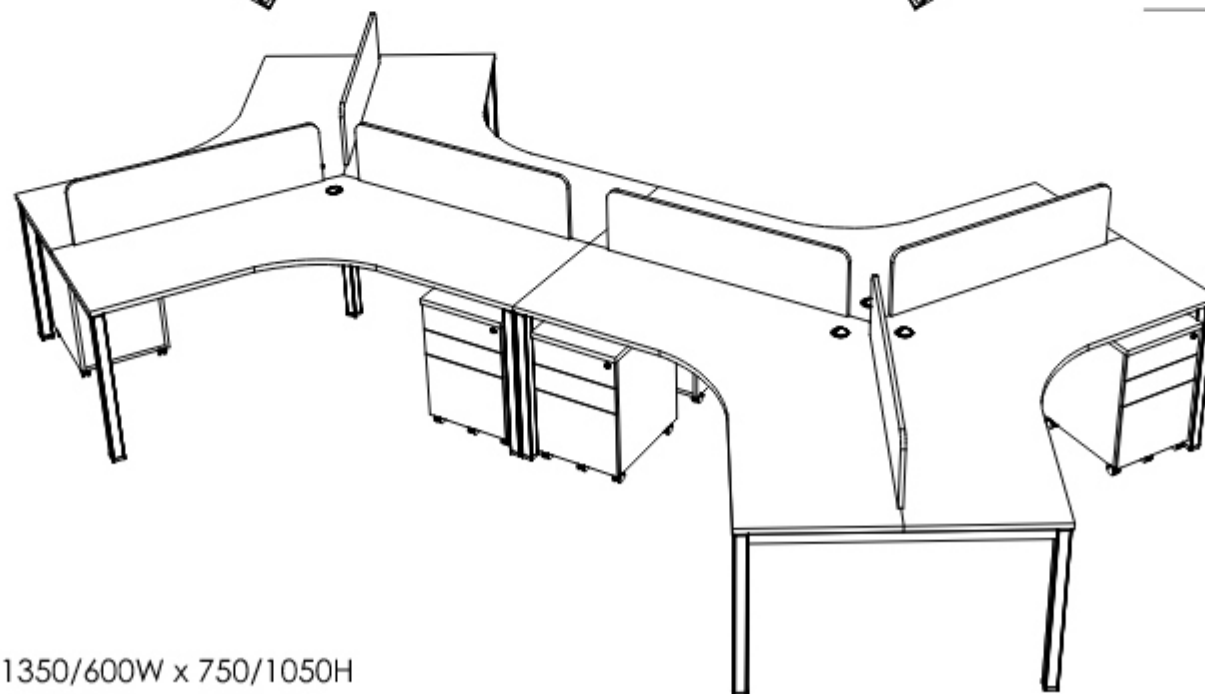

General Workstation
GW-UR07

v-shape table : 1350/600L x 1350/600W x 750/1050H