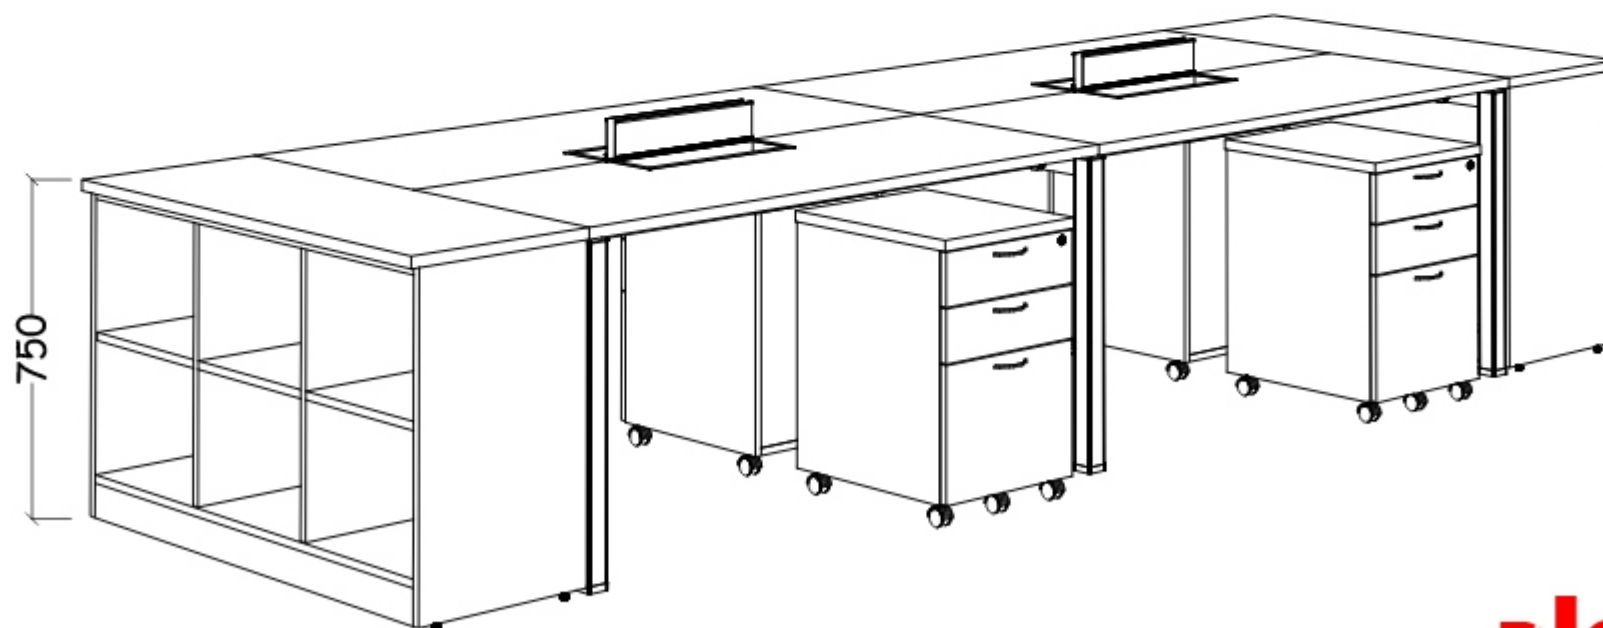

General Workstation

GW-UR05

table : 1500L x 600w x 750H
open shelf cabinet : 1200L x 450W x 750H