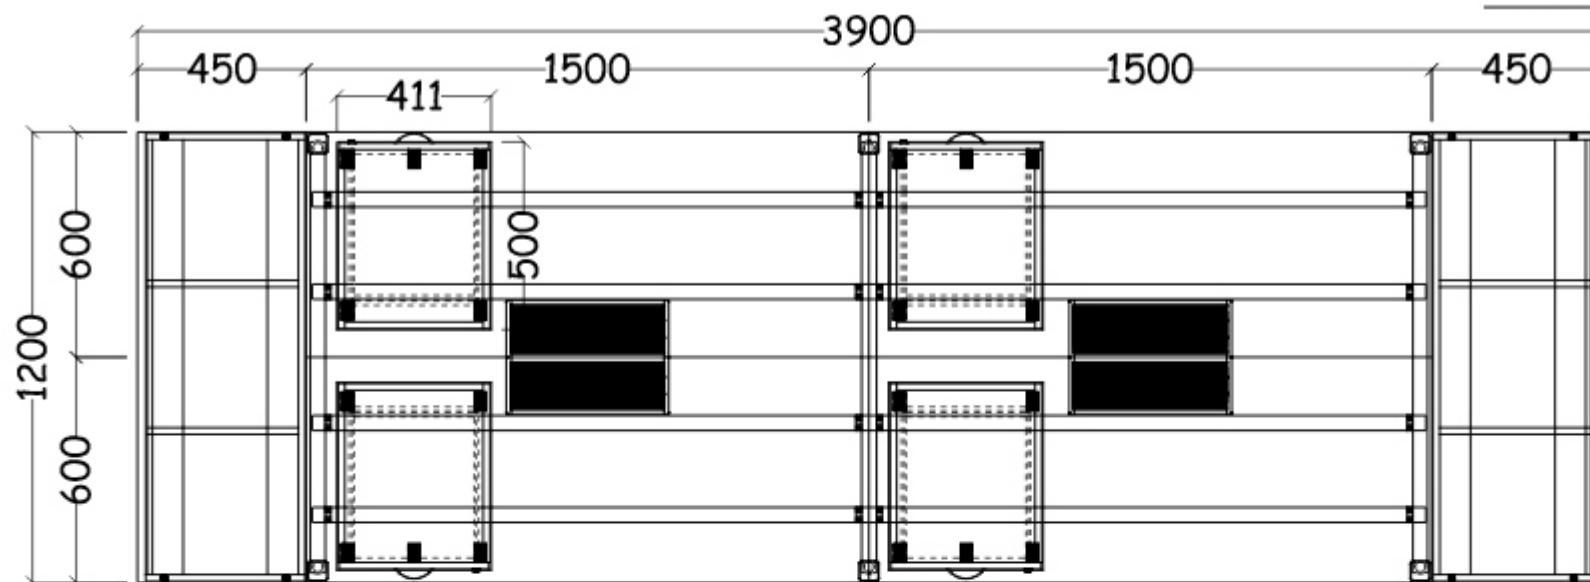

General Workstation

GW-UR05

table : 1500L x 600w x 750H
open shelf cabinet : 1200L x 450W x 750H