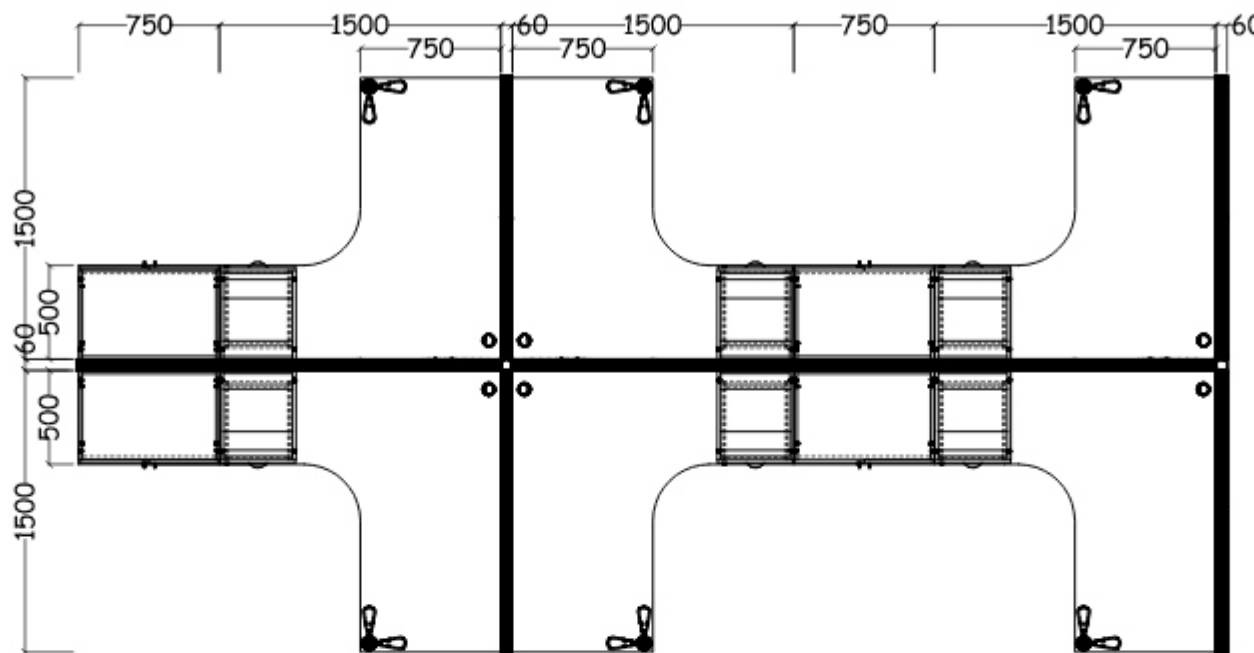

General Workstation

GW-MZ04

- table : 1500/750L x 1500/500W x 750H
- partition : 750L x 60T x 1200H
- swing door cabinet : 750L x 450W x 1200H