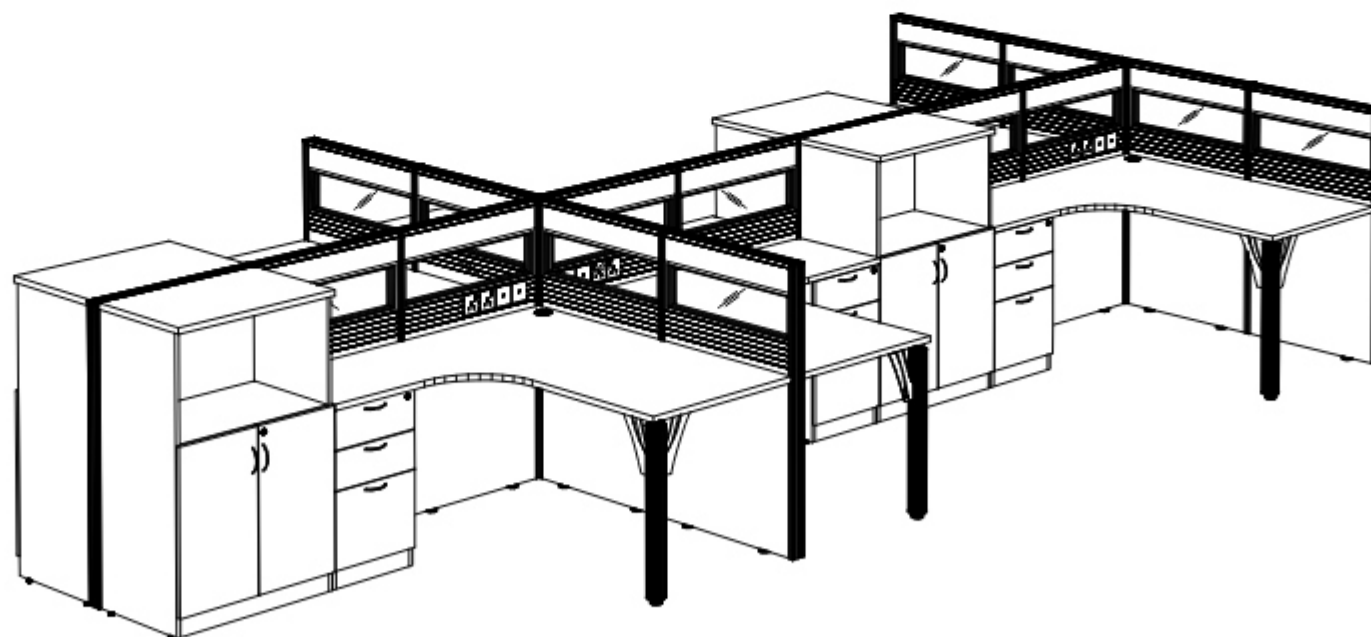

General Workstation

GW-MZ04

- table : 1500/750L x 1500/500W x 750H
- partition : 750L x 60T x 1200H
- swing door cabinet : 750L x 450W x 1200H