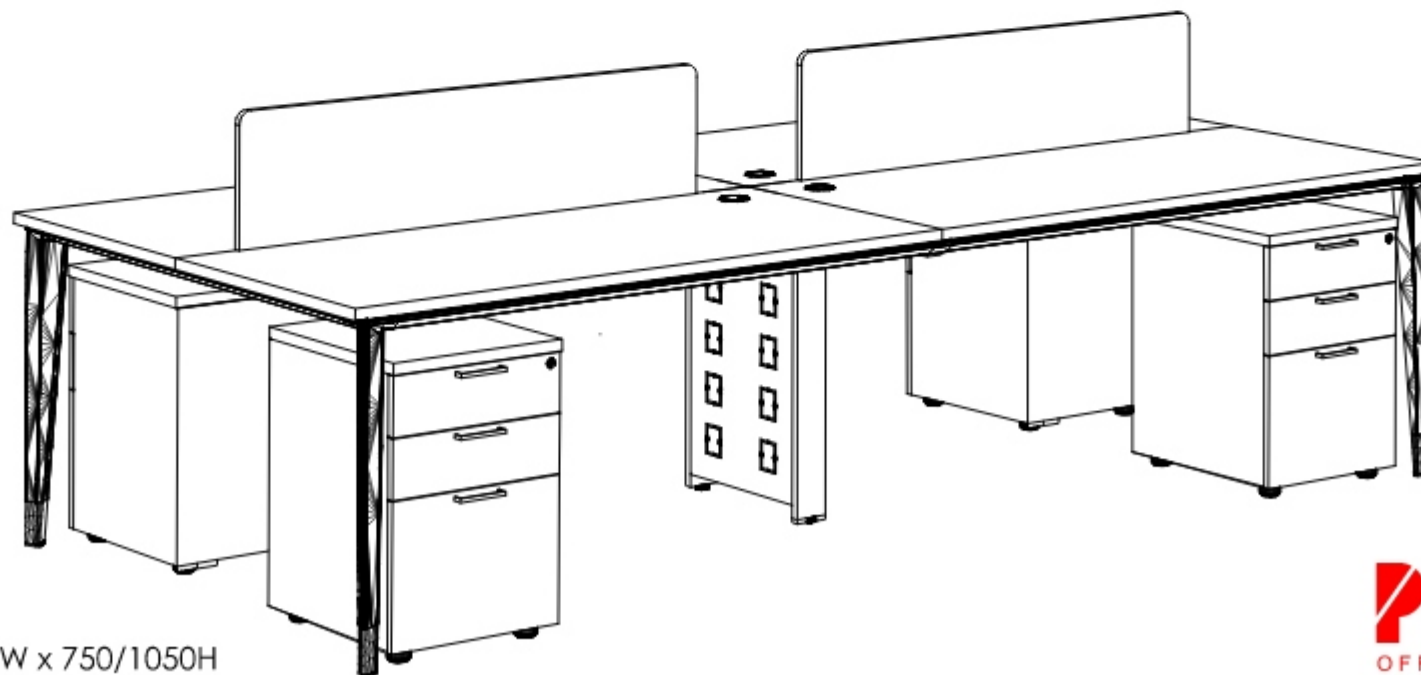

General Workstation
GW-BR02

table : 1500L x 750W x 750/1050H