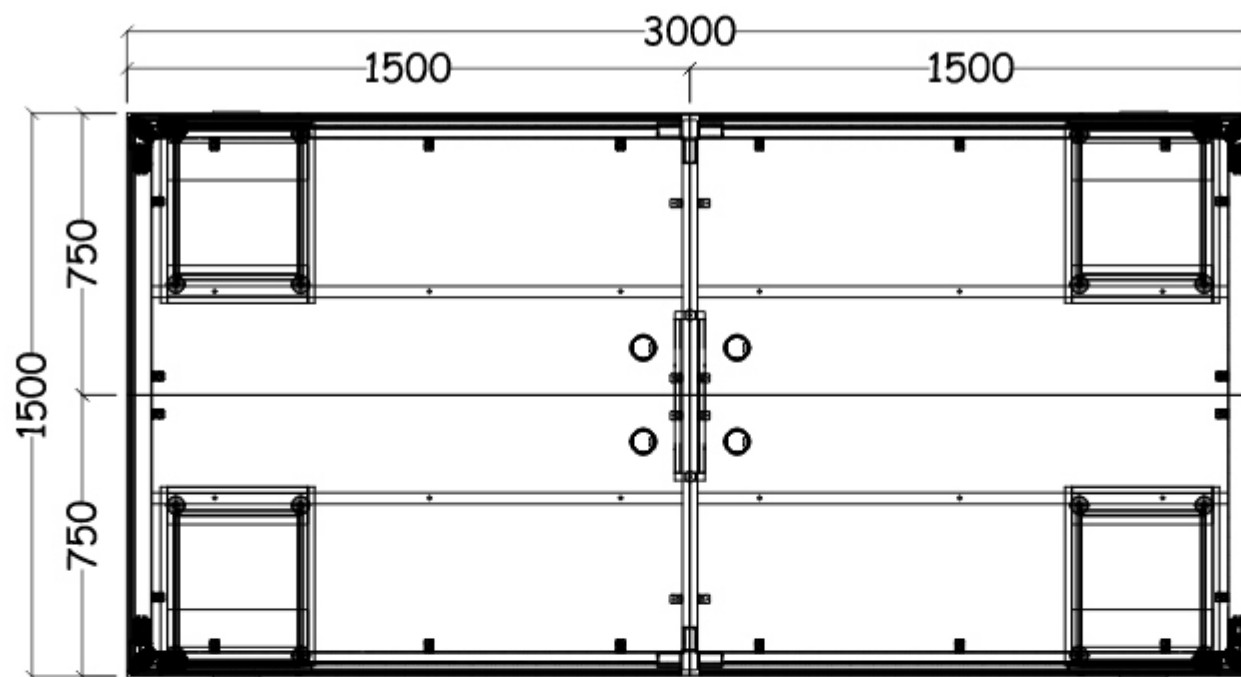

General Workstation
GW-BR02

table : 1500L x 750W x 750/1050H